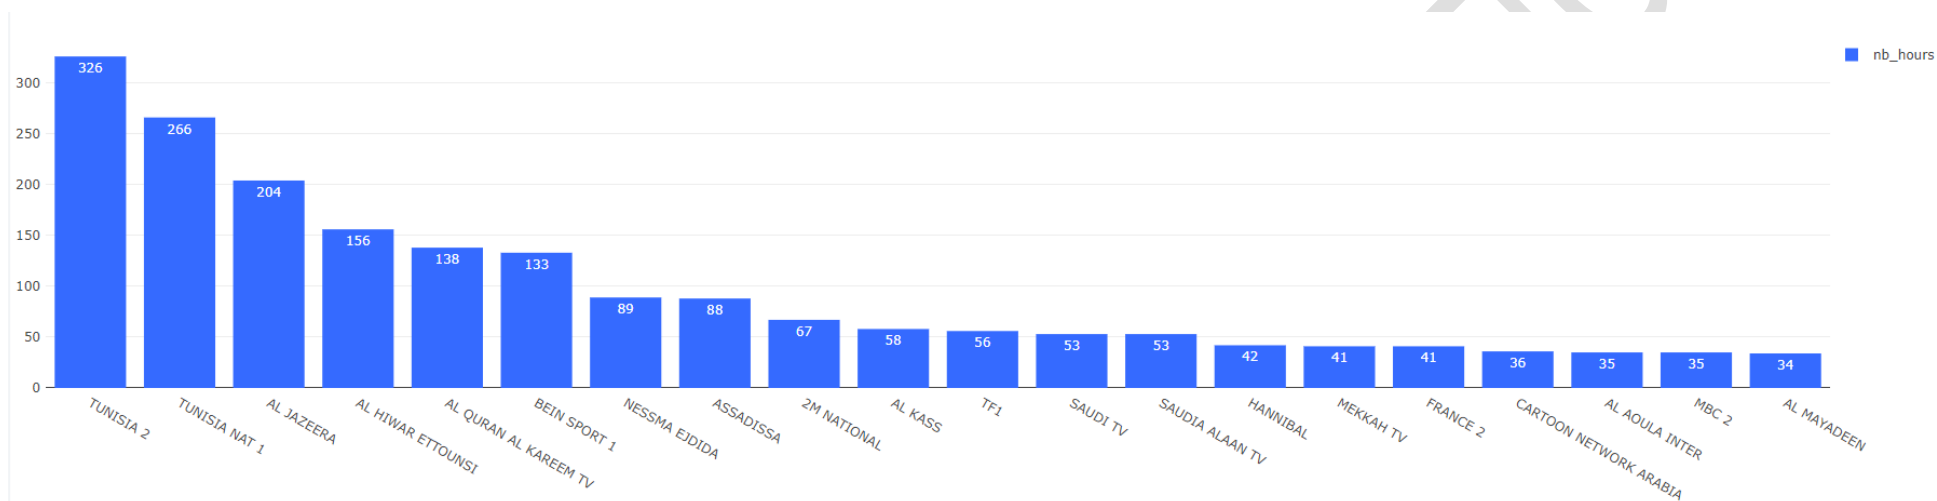

### 6.4 Channels view ranking in number of hours in Tunisia:

Figure 6.4: Channels ranking over the period in number of watched hours from 06 AM to 11 AM local time, June 16, 2024.