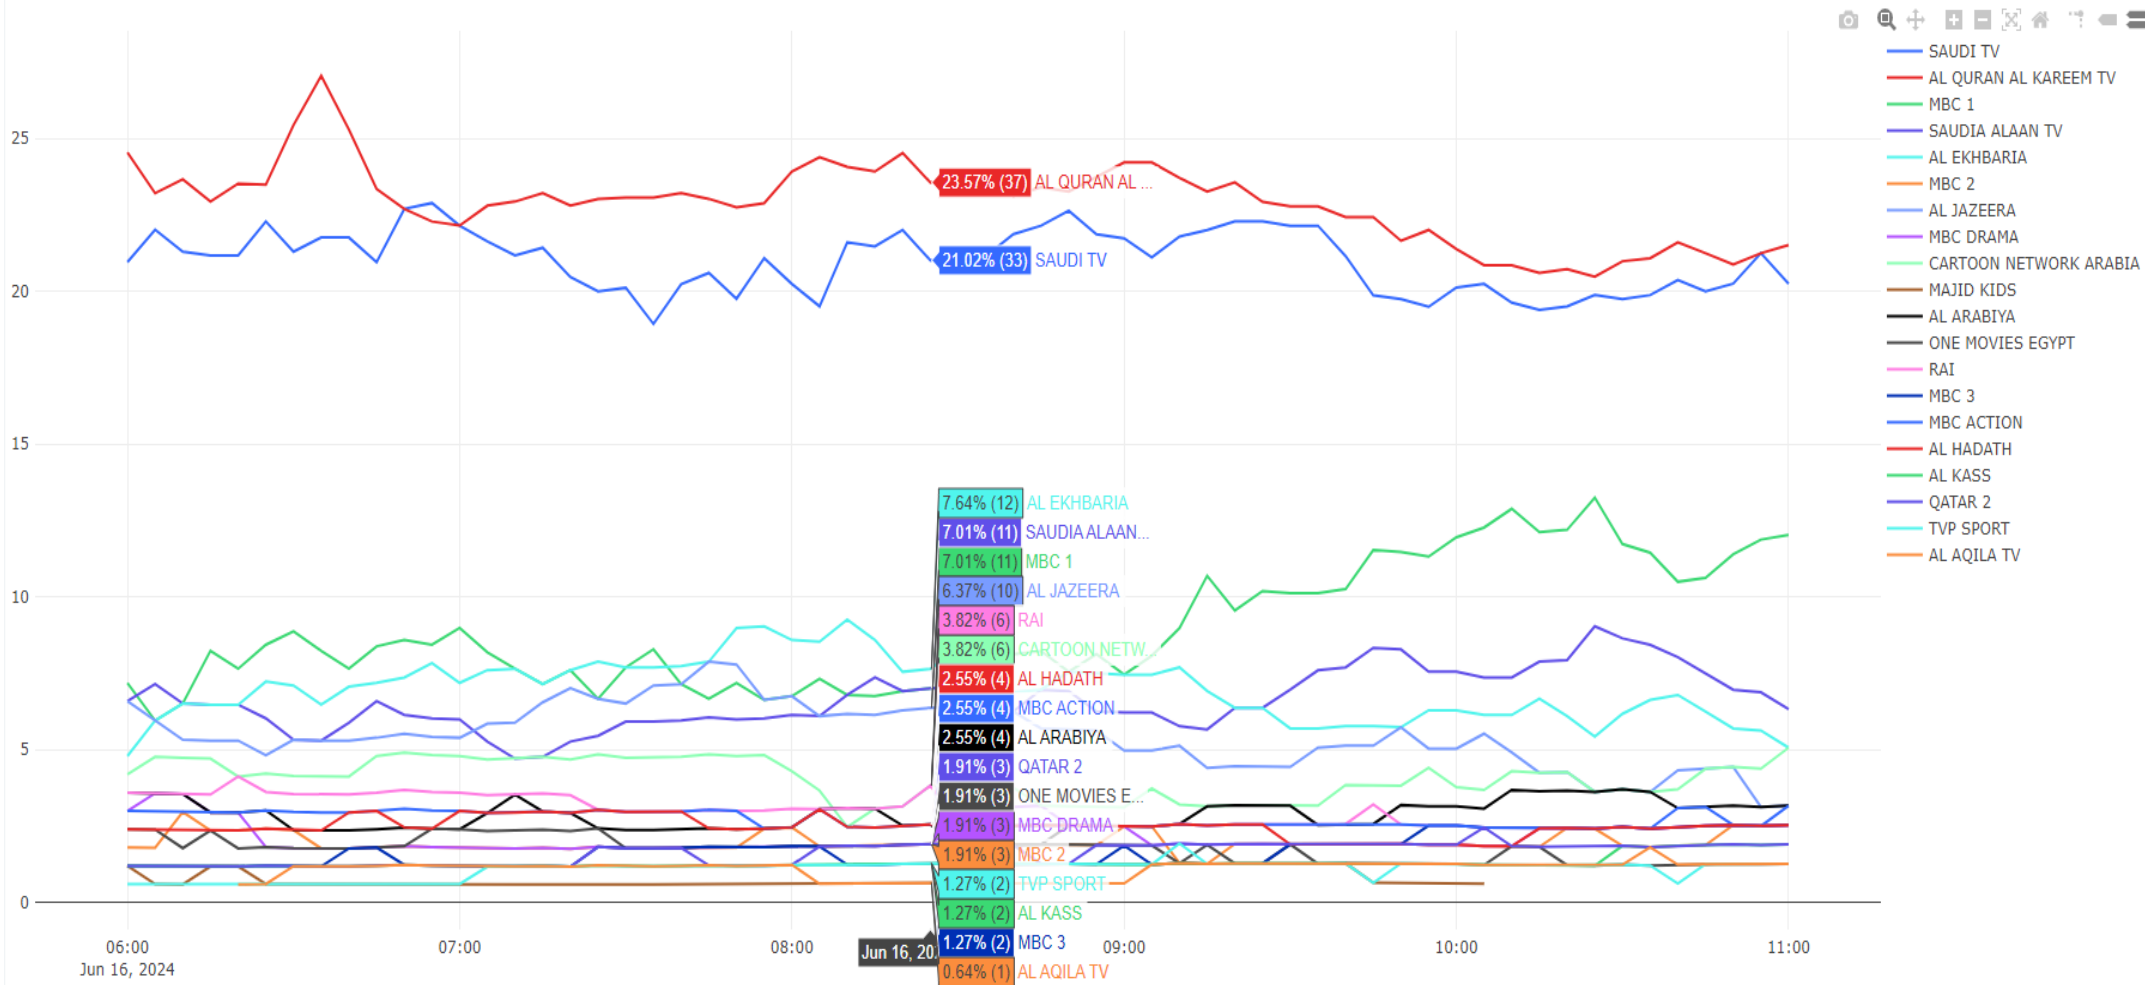

### 2.2 Penetration of national channels in the country:

Figure 2.2: Variation in satellite ratio receivers watching country's national channels (point every 5 min) from 06 AM to 11 AM local time, June 16, 2024

### 2.3 Top 20 Real-time watched channels in Saudi Arabia:

Figure 2.3: TOP 20 % All channels watched in the country with an update every 5 minutes from 06 AM to 11 AM local time, June 16, 2024.

## 2.4 Channels view ranking in number of hours in Saudi Arabia:

Figure 2.4: Channels ranking over the period in number of watched hours from 06 AM to 11 AM local time, June 16, 2024.