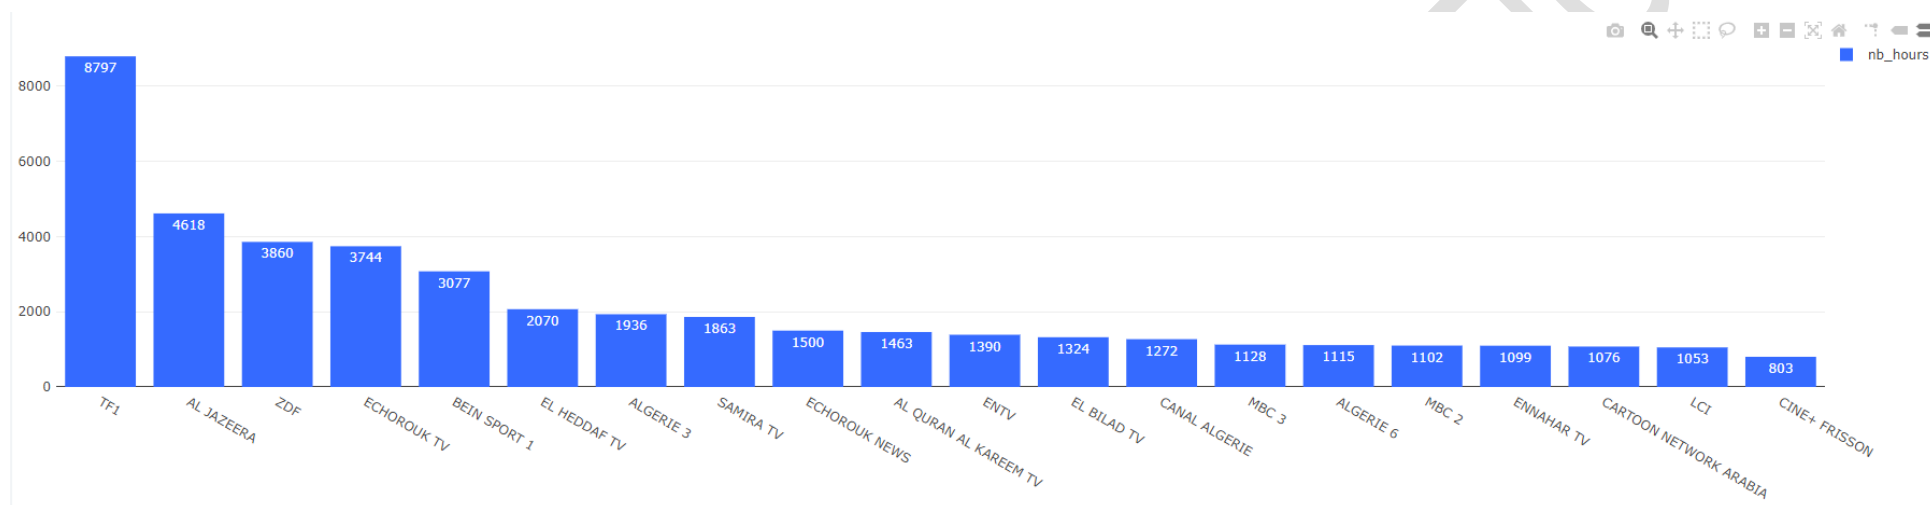

### 9.3 Top 20 Real-time watched channels in Algeria:

Figure 9.3: TOP 20 % All channels watched in the country with an update every 5 minutes from 06 PM to 11 PM local time, June 16, 2024.

### 9.4 Channels view ranking in number of hours in Algeria:

Figure 9.4: Channels ranking over the period in number of watched hours from 06 PM to 11 PM local time, June 16, 2024.

### 9.5 Channels view ranking in number of zapping in Algeria:

Figure 9.5: Channels ranking over the period in number of zapping from 06 PM to 11 PM local time, June 16, 2024.