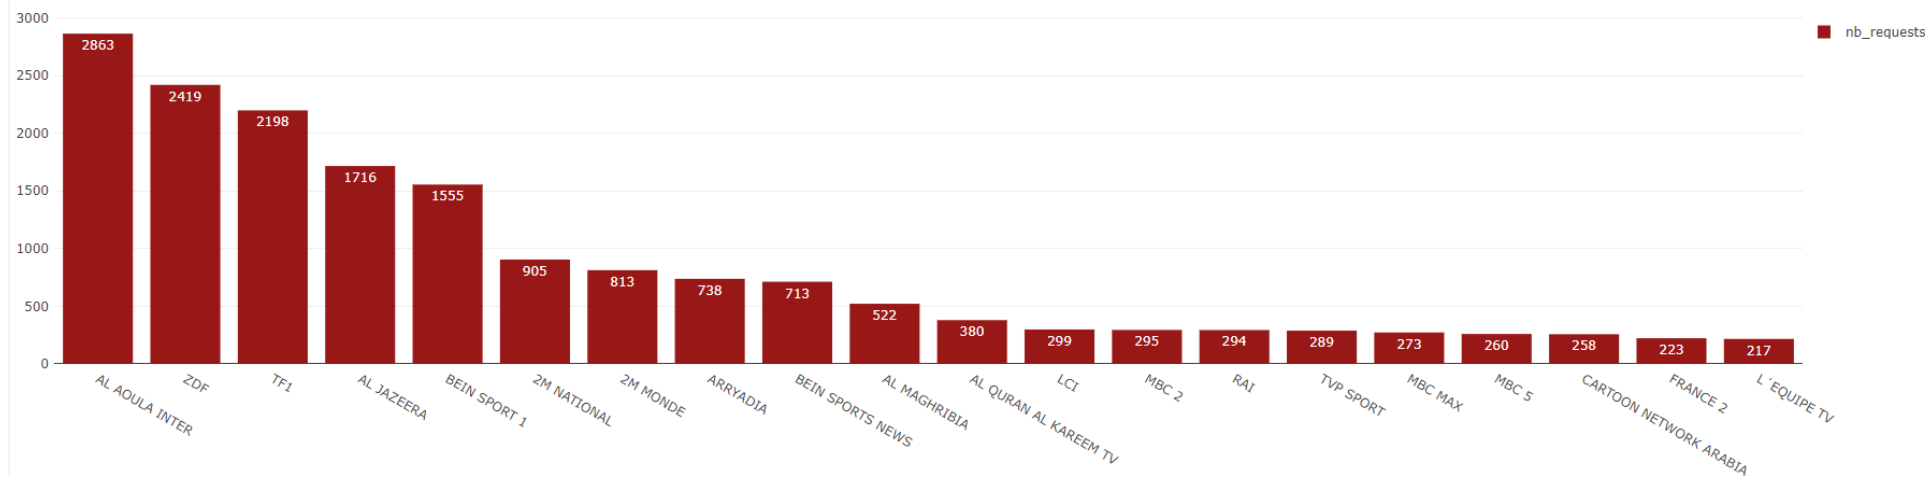

### 11.3 Top 20 Real-time watched channels in Morocco:

Figure 11.3: TOP 20 % All channels watched in the country with an update every 5 minutes from 06 PM to 11 PM local time, June 16, 2024.

### 11.4 Channels view ranking in number of hours in Morocco:

Figure 11.4: Channels ranking over the period in number of watched hours from 06 PM to 11 PM local time, June 16, 2024.

### 11.5 Channels view ranking in number of zapping in Morocco:

Figure 11.5: Channels ranking over the period in number of zapping from 06 PM to 11 PM local time, June 16, 2024.