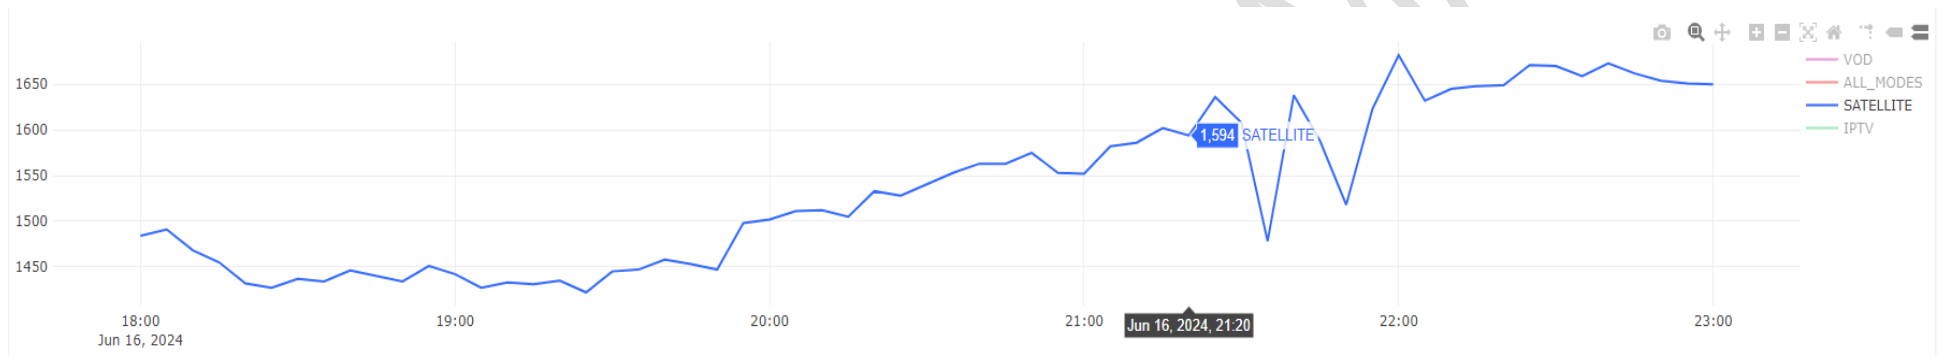

### 10.5 Channels view ranking in number of zapping in Morocco:

Figure 10.5: Channels ranking over the period in number of zapping from 06 AM to 11 AM local time, June 16, 2024.

## 11. Morocco audience from 06 PM to 11 PM local time, June 16, 2024:

### 11.1 Local Panel:

Number of viewers connected in Morocco from a panel of: <b>8832</b>			
Mode	Min viewers number	Max viewers number	Average
SATELLITE	<b>1422</b>	<b>1682</b>	<b>1536</b>

Figure 11.1: Variation in the number of television receivers in the country (Point every 5 minutes) from 06 PM to 11 PM local time, June 16, 2024

### 11.2 Penetration of national channels in the country:

Figure 11.2: Variation in satellite ratio receivers watching country's national channels (point every 5 min) from 06 PM to 11 PM local time, June 16, 2024