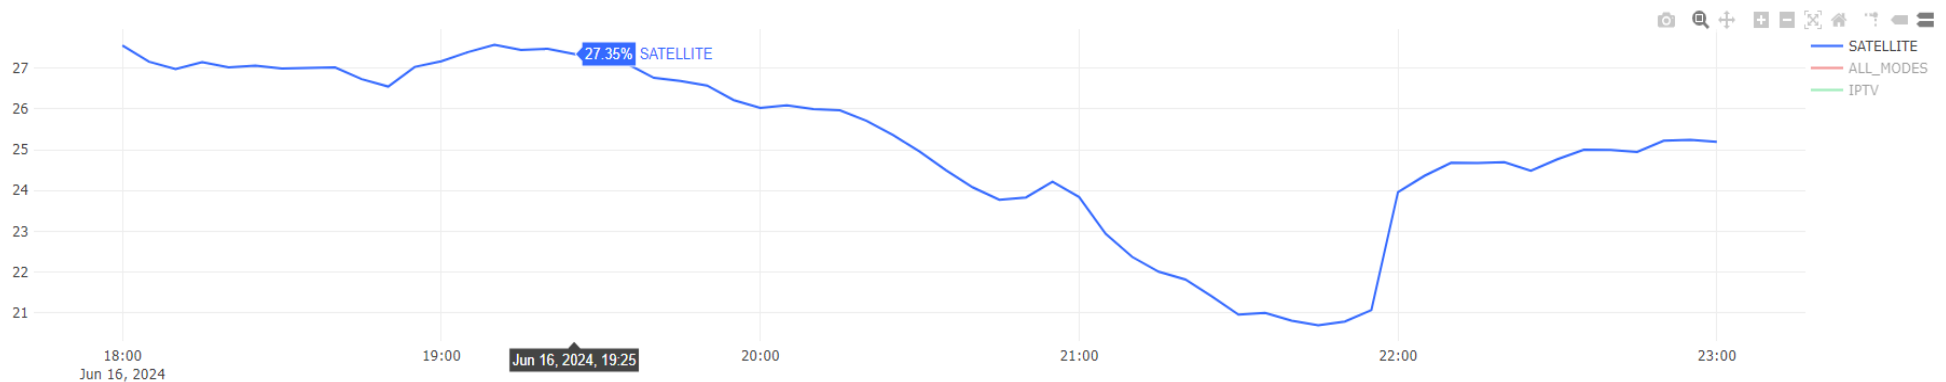

### 9.1 Local Panel:

Number of viewers connected in Algeria			
Mode	Min viewers number	Max viewers number	Average
SATELLITE	<b>12706</b>	<b>15803</b>	<b>14496</b>

Figure 9.1: Variation in the number of television receivers in the country (Point every 5 minutes) from 06 PM to 11 PM local time, June 16, 2024

### 9.2 Penetration of national channels in the country:

Figure 9.2: Variation in satellite ratio receivers watching country's national channels (point every 5 min) from 06 PM to 11 PM local time, June 16, 2024