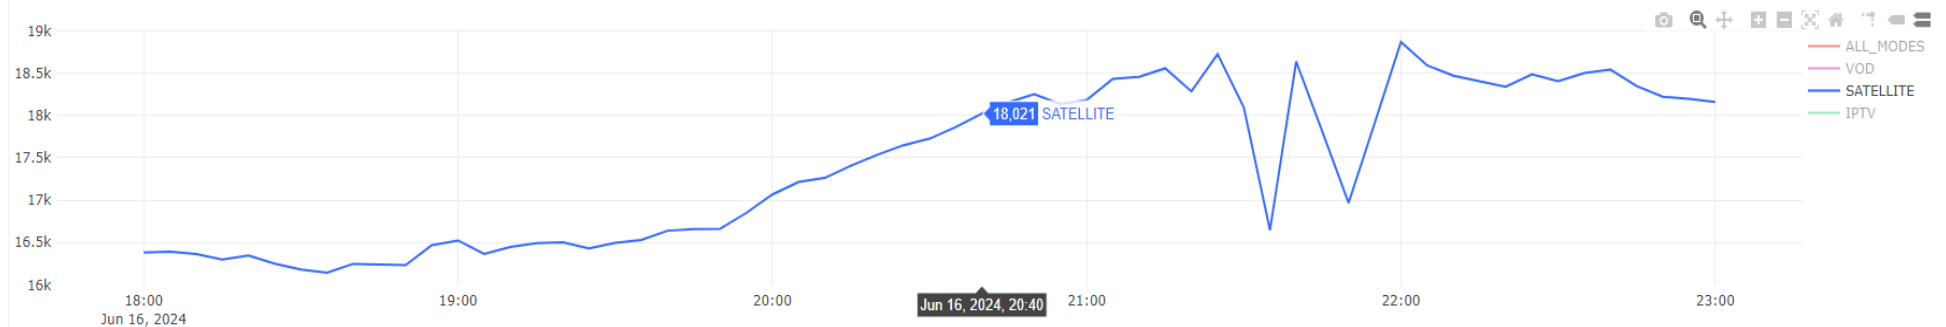

### 9.1 Local Panel:

Number of viewers connected in Algeria			
Mode	Min viewers number	Max viewers number	Average
SATELLITE	<b>12706</b>	<b>15803</b>	<b>14496</b>

Figure 9.1: Variation in the number of television receivers in the country (Point every 5 minutes) from 06 PM to 11 PM local time, June 16, 2024

### 9.2 Penetration of national channels in the country:

Figure 9.2: Variation in satellite ratio receivers watching country's national channels (point every 5 min) from 06 PM to 11 PM local time, June 16, 2024