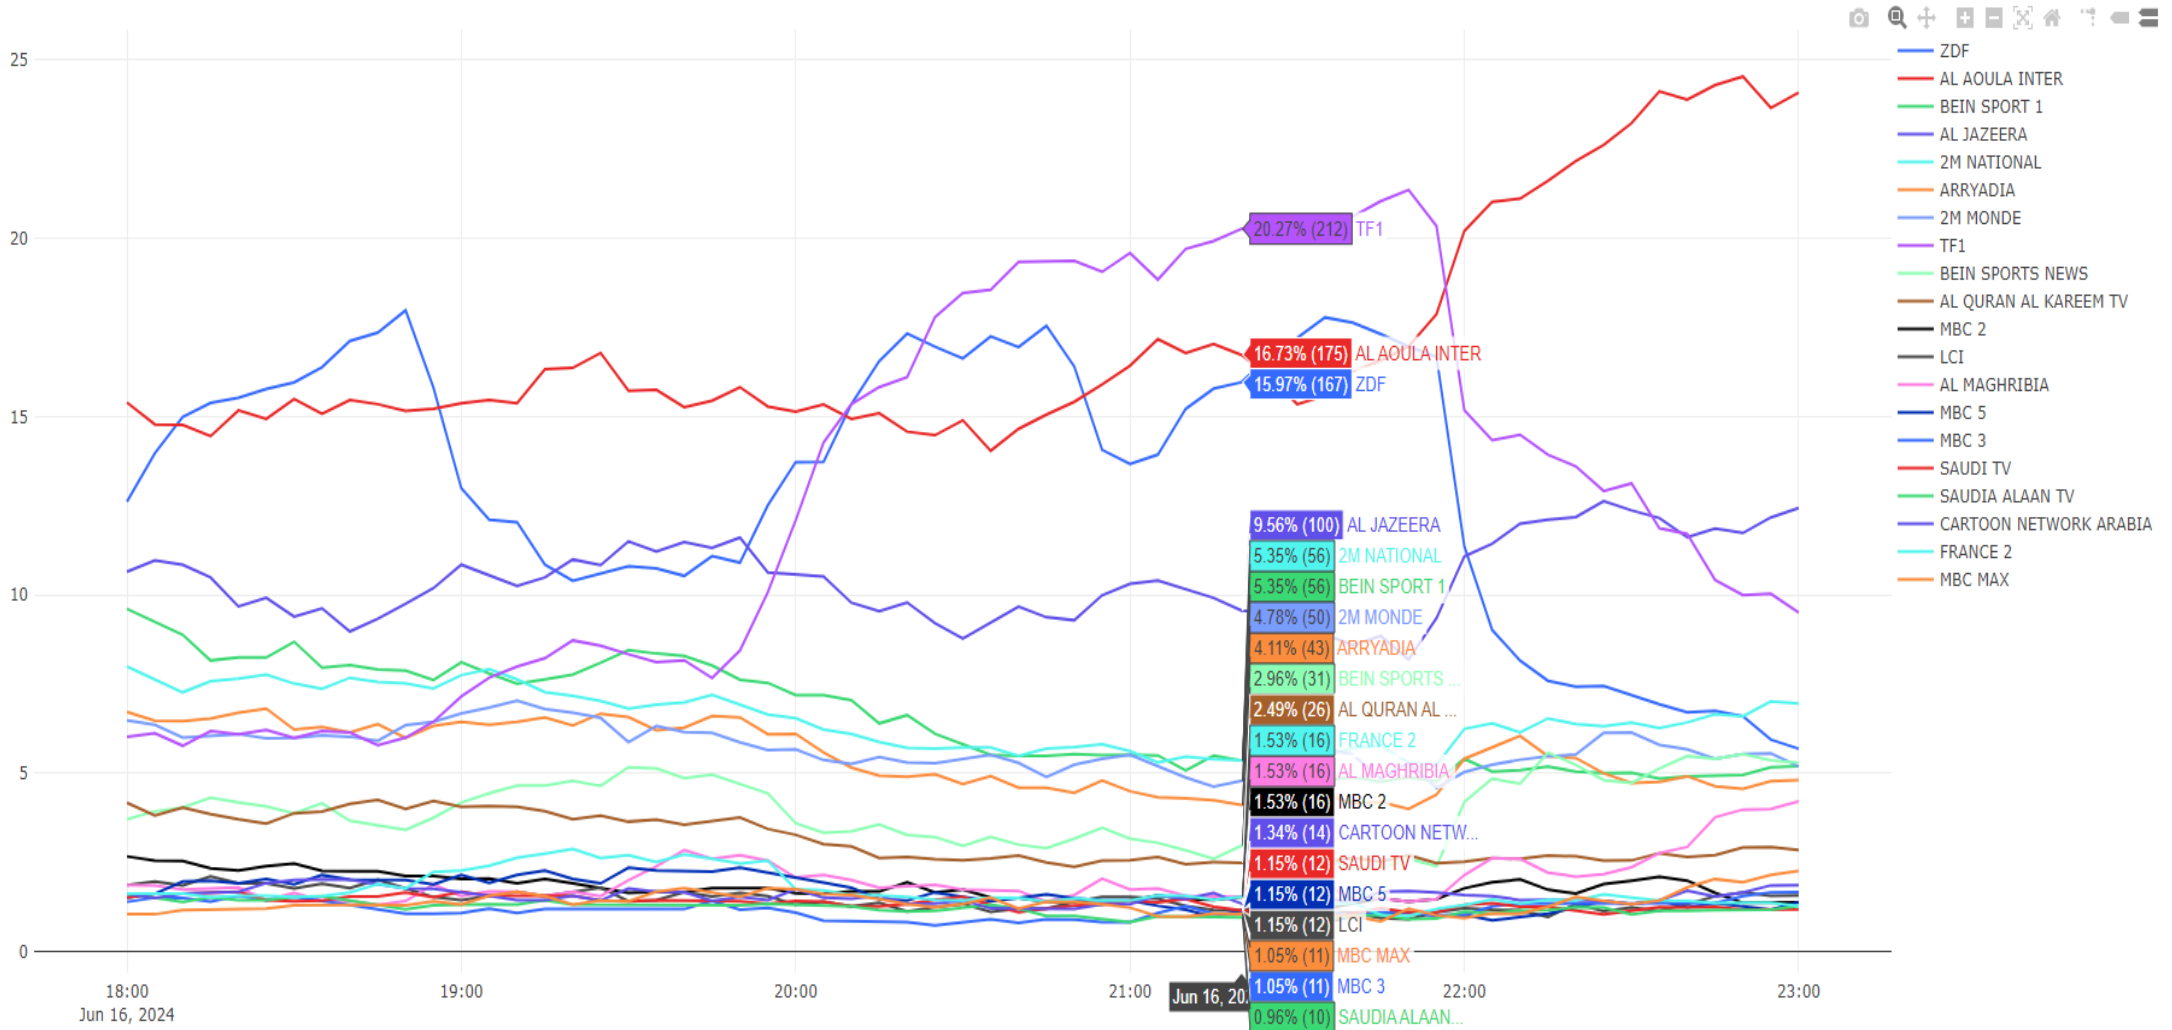

### 11.3 Top 20 Real-time watched channels in Morocco:

Figure 11.3: TOP 20 % All channels watched in the country with an update every 5 minutes from 06 PM to 11 PM local time, June 16, 2024.

### 11.4 Channels view ranking in number of hours in Morocco:

Figure 11.4: Channels ranking over the period in number of watched hours from 06 PM to 11 PM local time, June 16, 2024.

### 11.5 Channels view ranking in number of zapping in Morocco:

Figure 11.5: Channels ranking over the period in number of zapping from 06 PM to 11 PM local time, June 16, 2024.