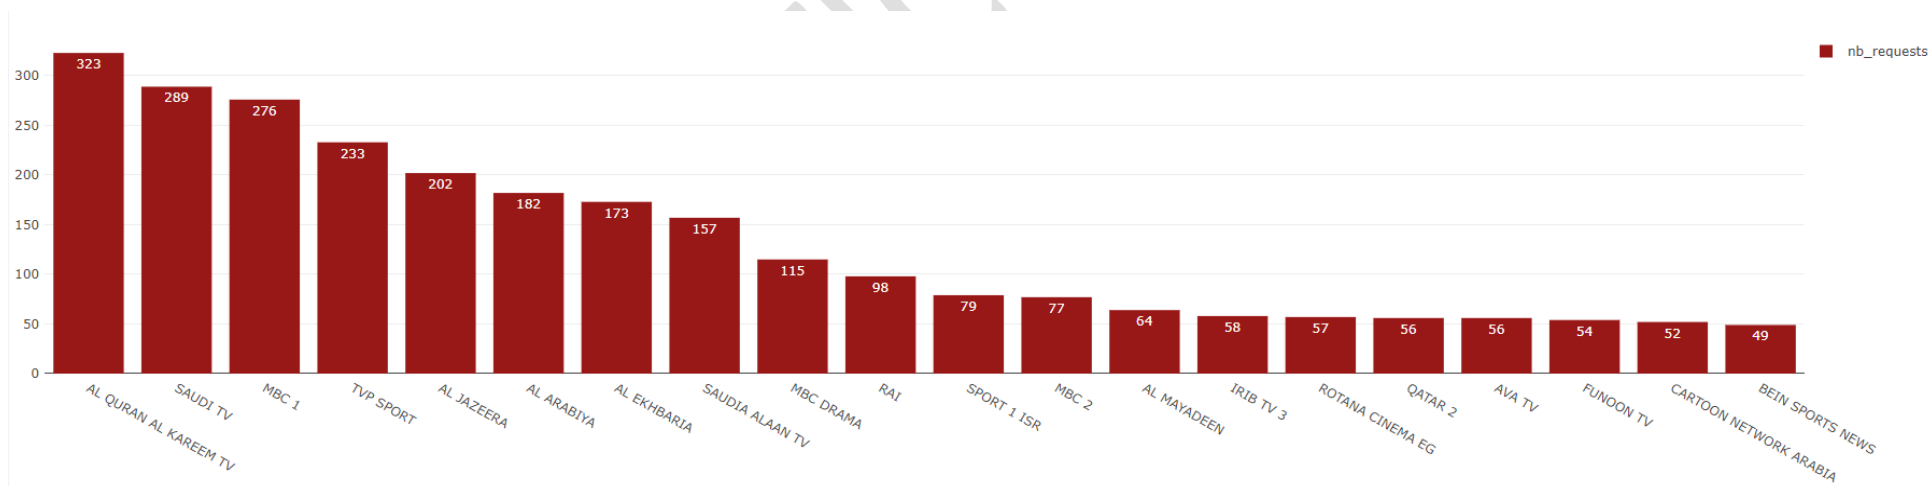

### 3.5 Channels view ranking in number of zapping in Saudi Arabia:

Figure 3.5: Channels ranking over the period in number of zapping from 06 PM to 11 PM local time, June 16, 2024.