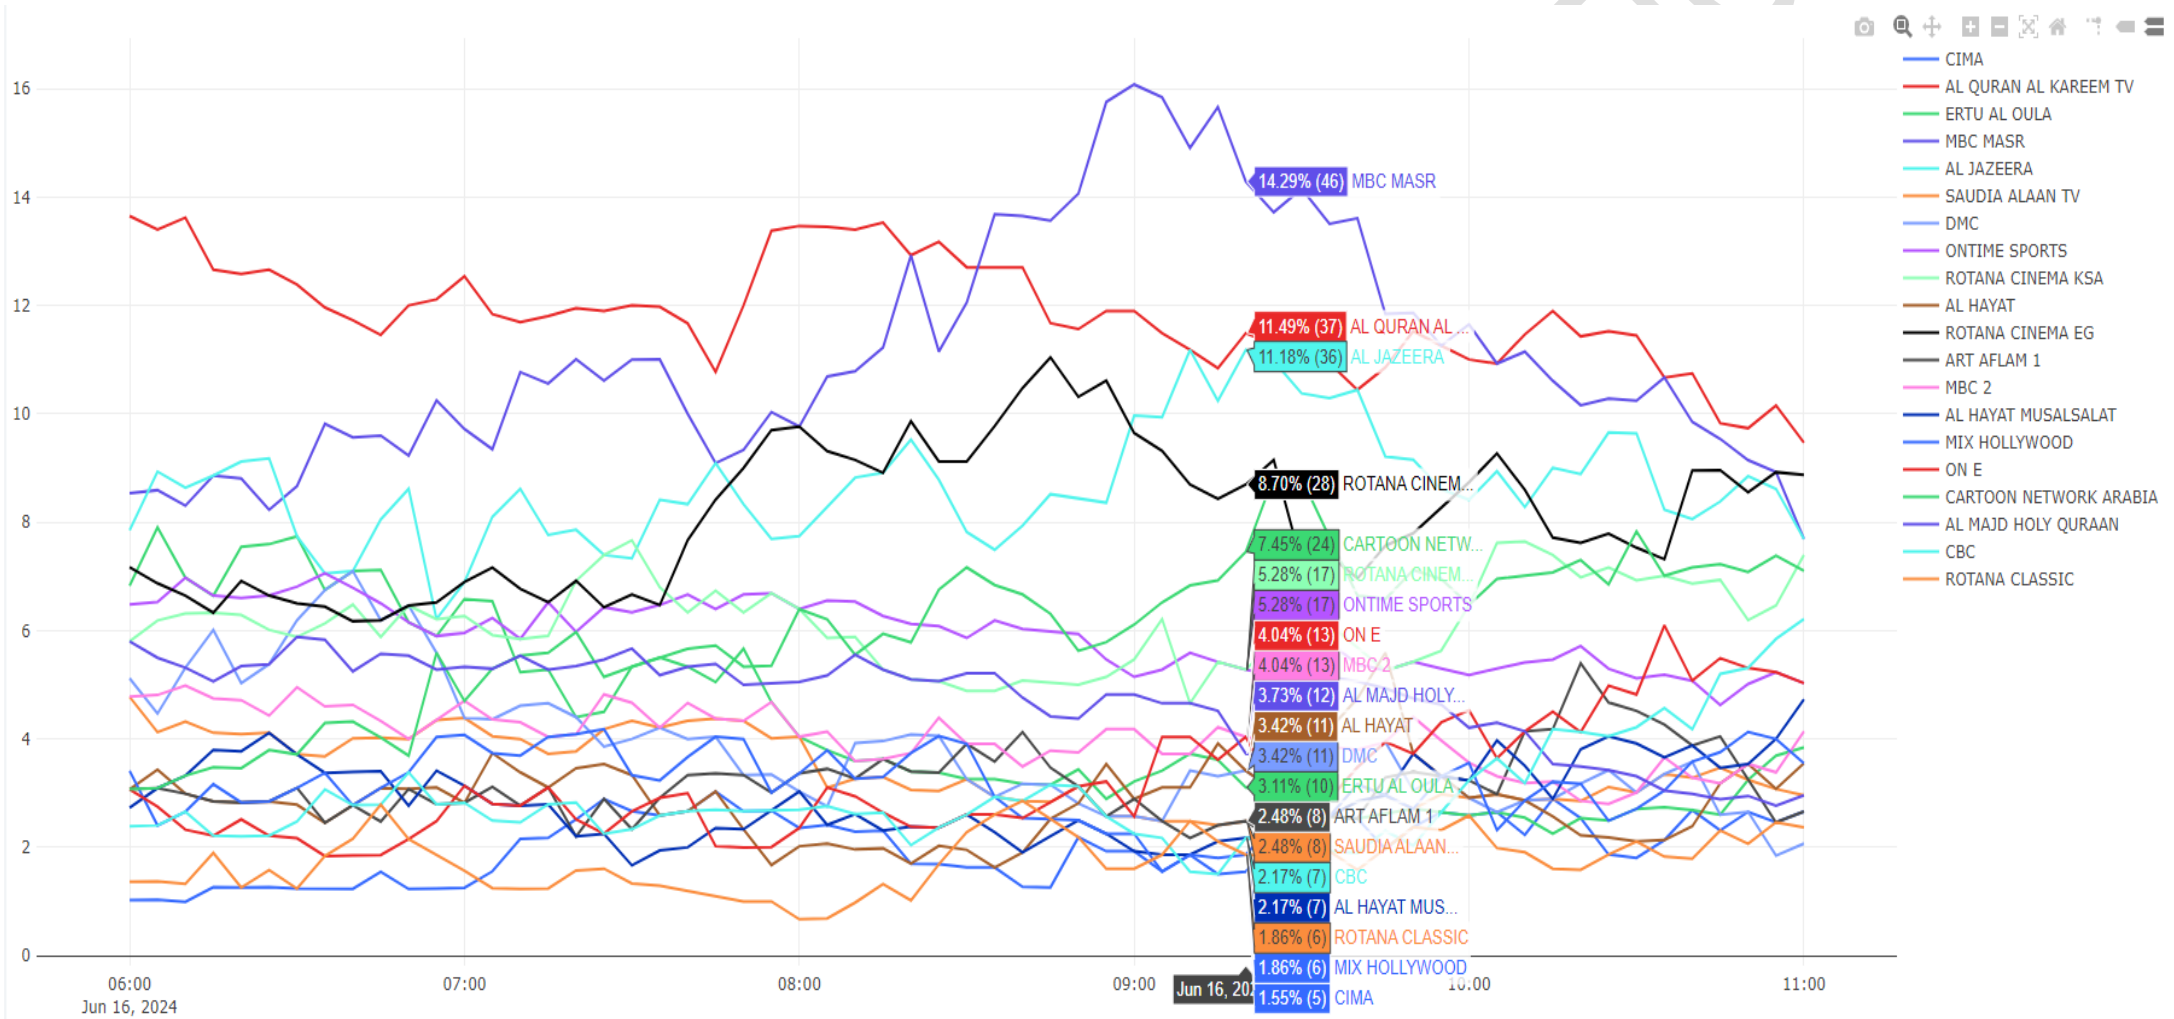

##### 4.2 Penetration of national channels in the country:

Figure 4.2: Variation in satellite ratio receivers watching country's national channels (point every 5 min) from 06 AM to 11 AM local time, June 16, 2024

### 4.3 Top 20 Real-time watched channels in Egypt:

Figure 4.3: TOP 20 % All channels watched in the country with an update every 5 minutes from 06 AM to 11 AM local time, June 16, 2024.

#### 4.4 Channels view ranking in number of hours in Egypt:

Figure 4.4: Channels ranking over the period in number of watched hours from 06 AM to 11 AM local time, June 16, 2024.