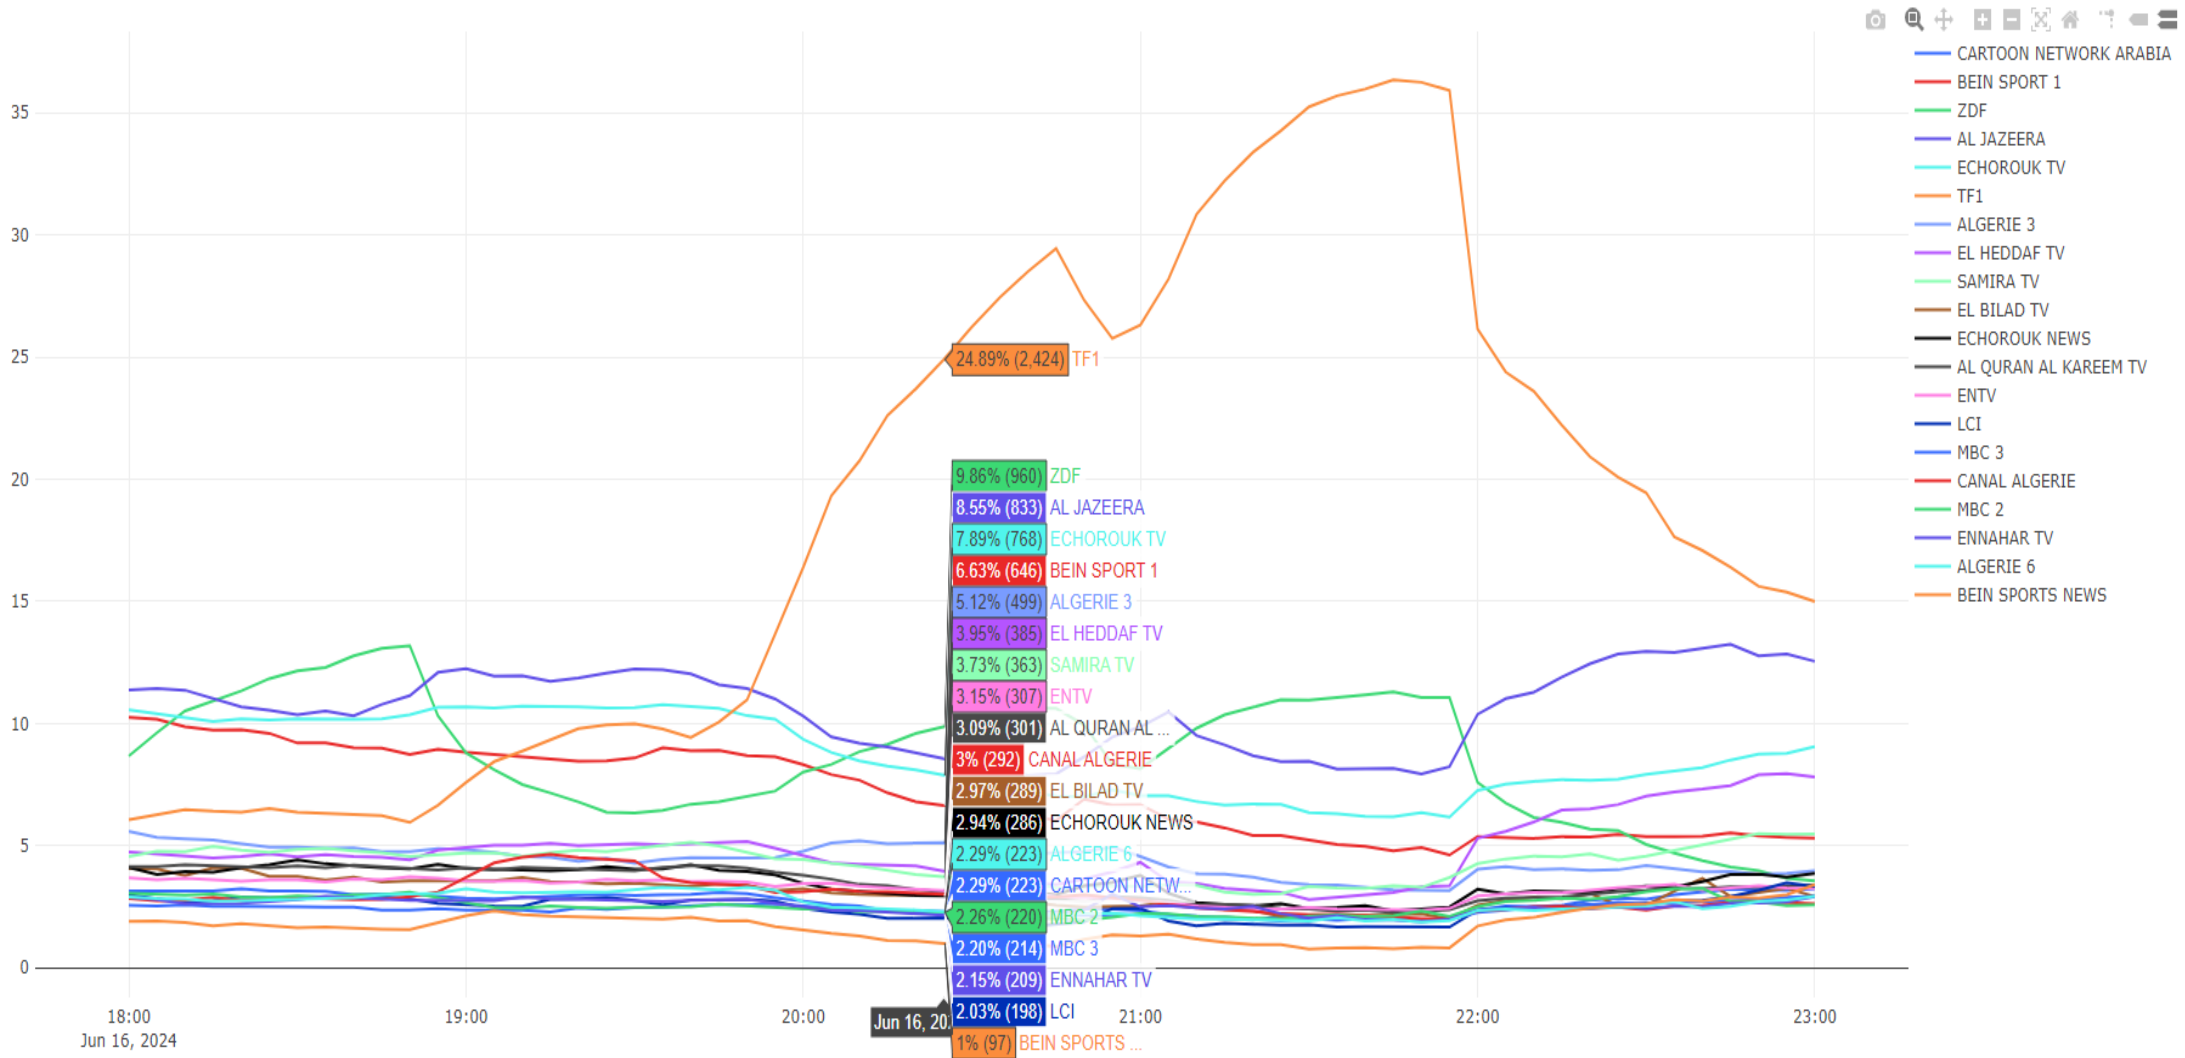

### 9.3 Top 20 Real-time watched channels in Algeria:

Figure 9.3: TOP 20 % All channels watched in the country with an update every 5 minutes from 06 PM to 11 PM local time, June 16, 2024.

### 9.4 Channels view ranking in number of hours in Algeria:

Figure 9.4: Channels ranking over the period in number of watched hours from 06 PM to 11 PM local time, June 16, 2024.