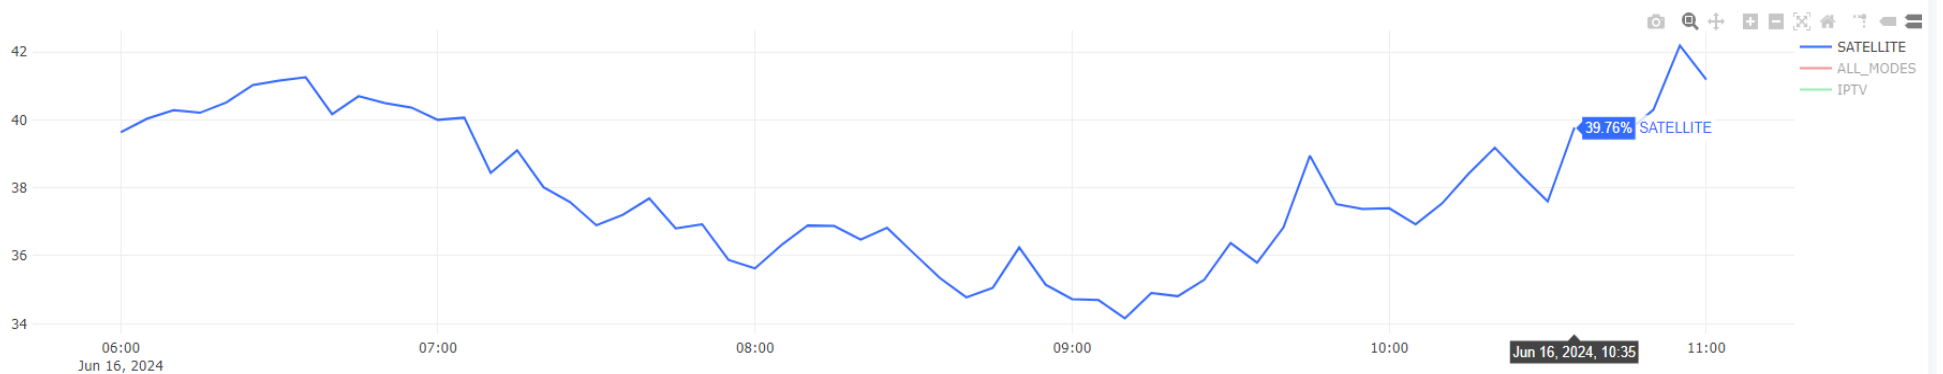

##### 4.2 Penetration of national channels in the country:

Figure 4.2: Variation in satellite ratio receivers watching country's national channels (point every 5 min) from 06 AM to 11 AM local time, June 16, 2024

### 4.3 Top 20 Real-time watched channels in Egypt:

Figure 4.3: TOP 20 % All channels watched in the country with an update every 5 minutes from 06 AM to 11 AM local time, June 16, 2024.