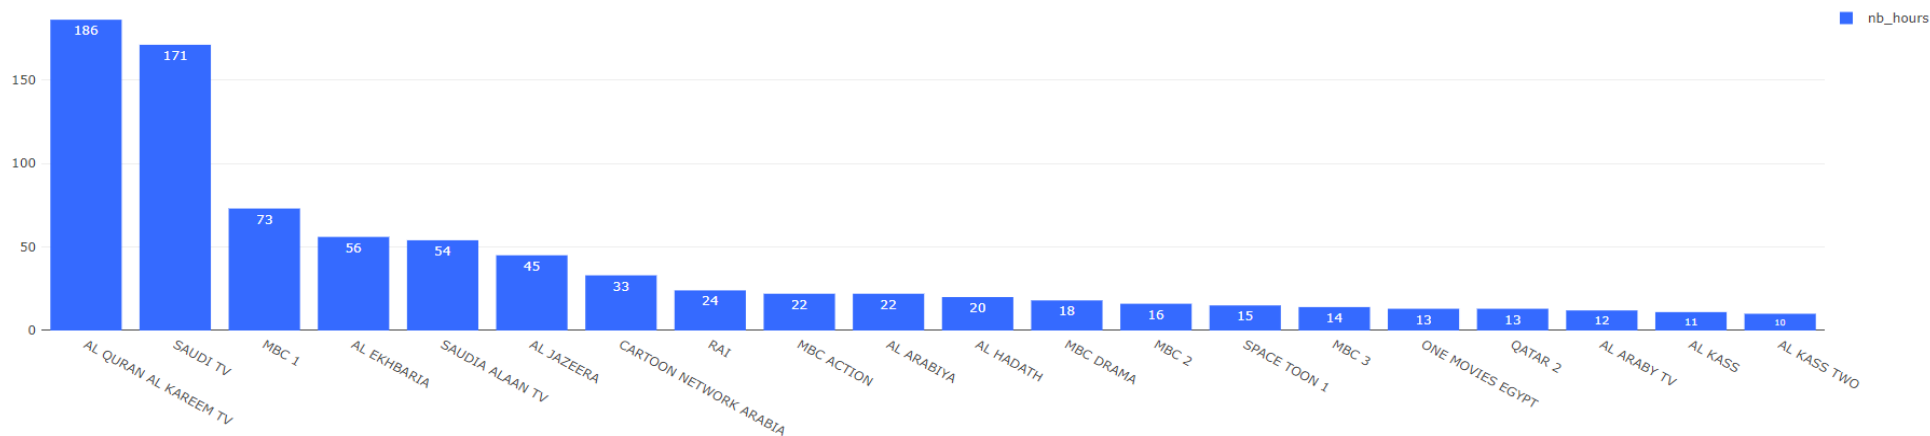

## 2.4 Channels view ranking in number of hours in Saudi Arabia:

Figure 2.4: Channels ranking over the period in number of watched hours from 06 AM to 11 AM local time, June 16, 2024.