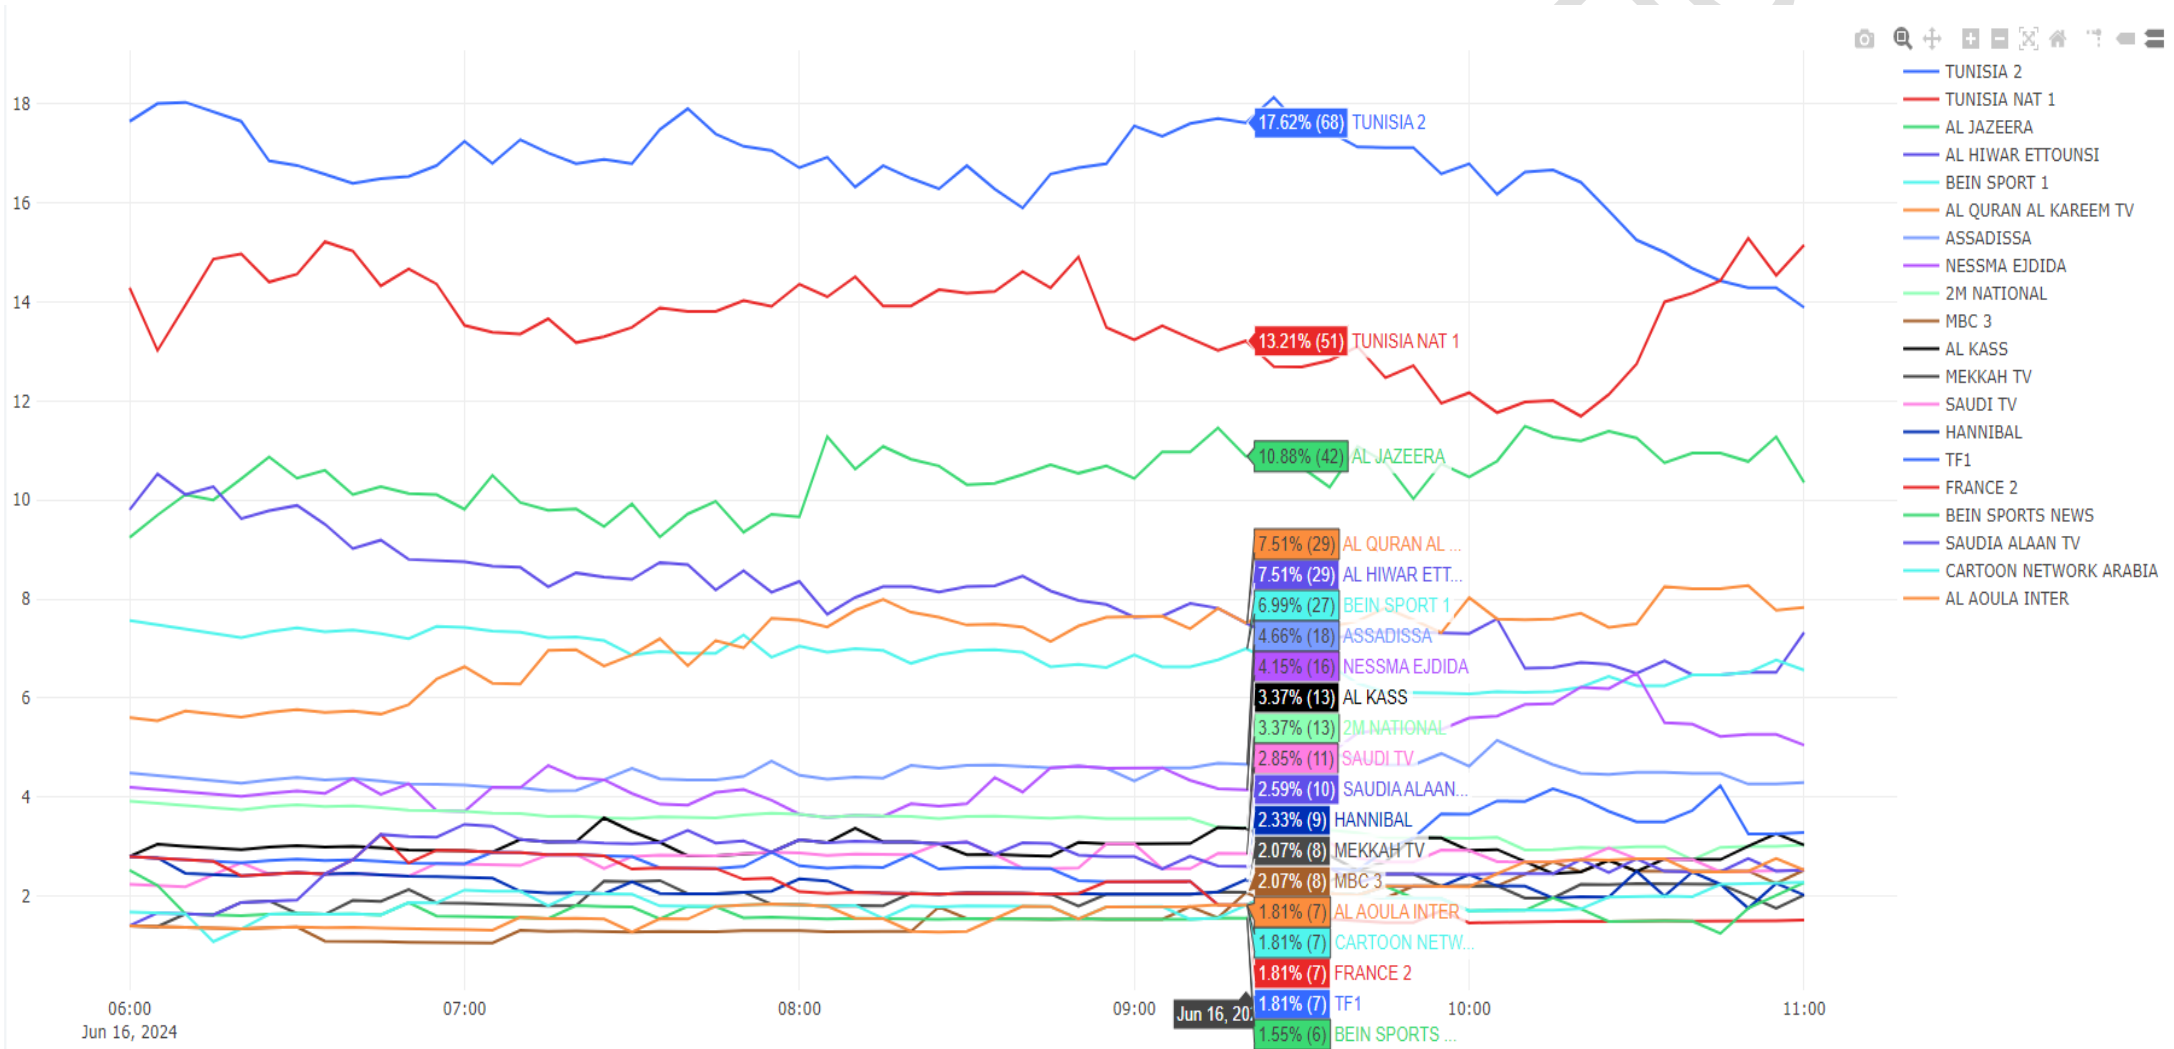

### 6.2 Penetration of national channels in the country:

Figure 6.2: Variation in satellite ratio receivers watching country's national channels (point every 5 min) from 06 AM to 11 AM local time, June 16, 2024

### 6.3 Top 20 Real-time watched channels in Tunisia:

Figure 6.3: TOP 20 % All channels watched in the country with an update every 5 minutes from 06 AM to 11 AM local time, June 16, 2024.

### 6.4 Channels view ranking in number of hours in Tunisia:

Figure 6.4: Channels ranking over the period in number of watched hours from 06 AM to 11 AM local time, June 16, 2024.