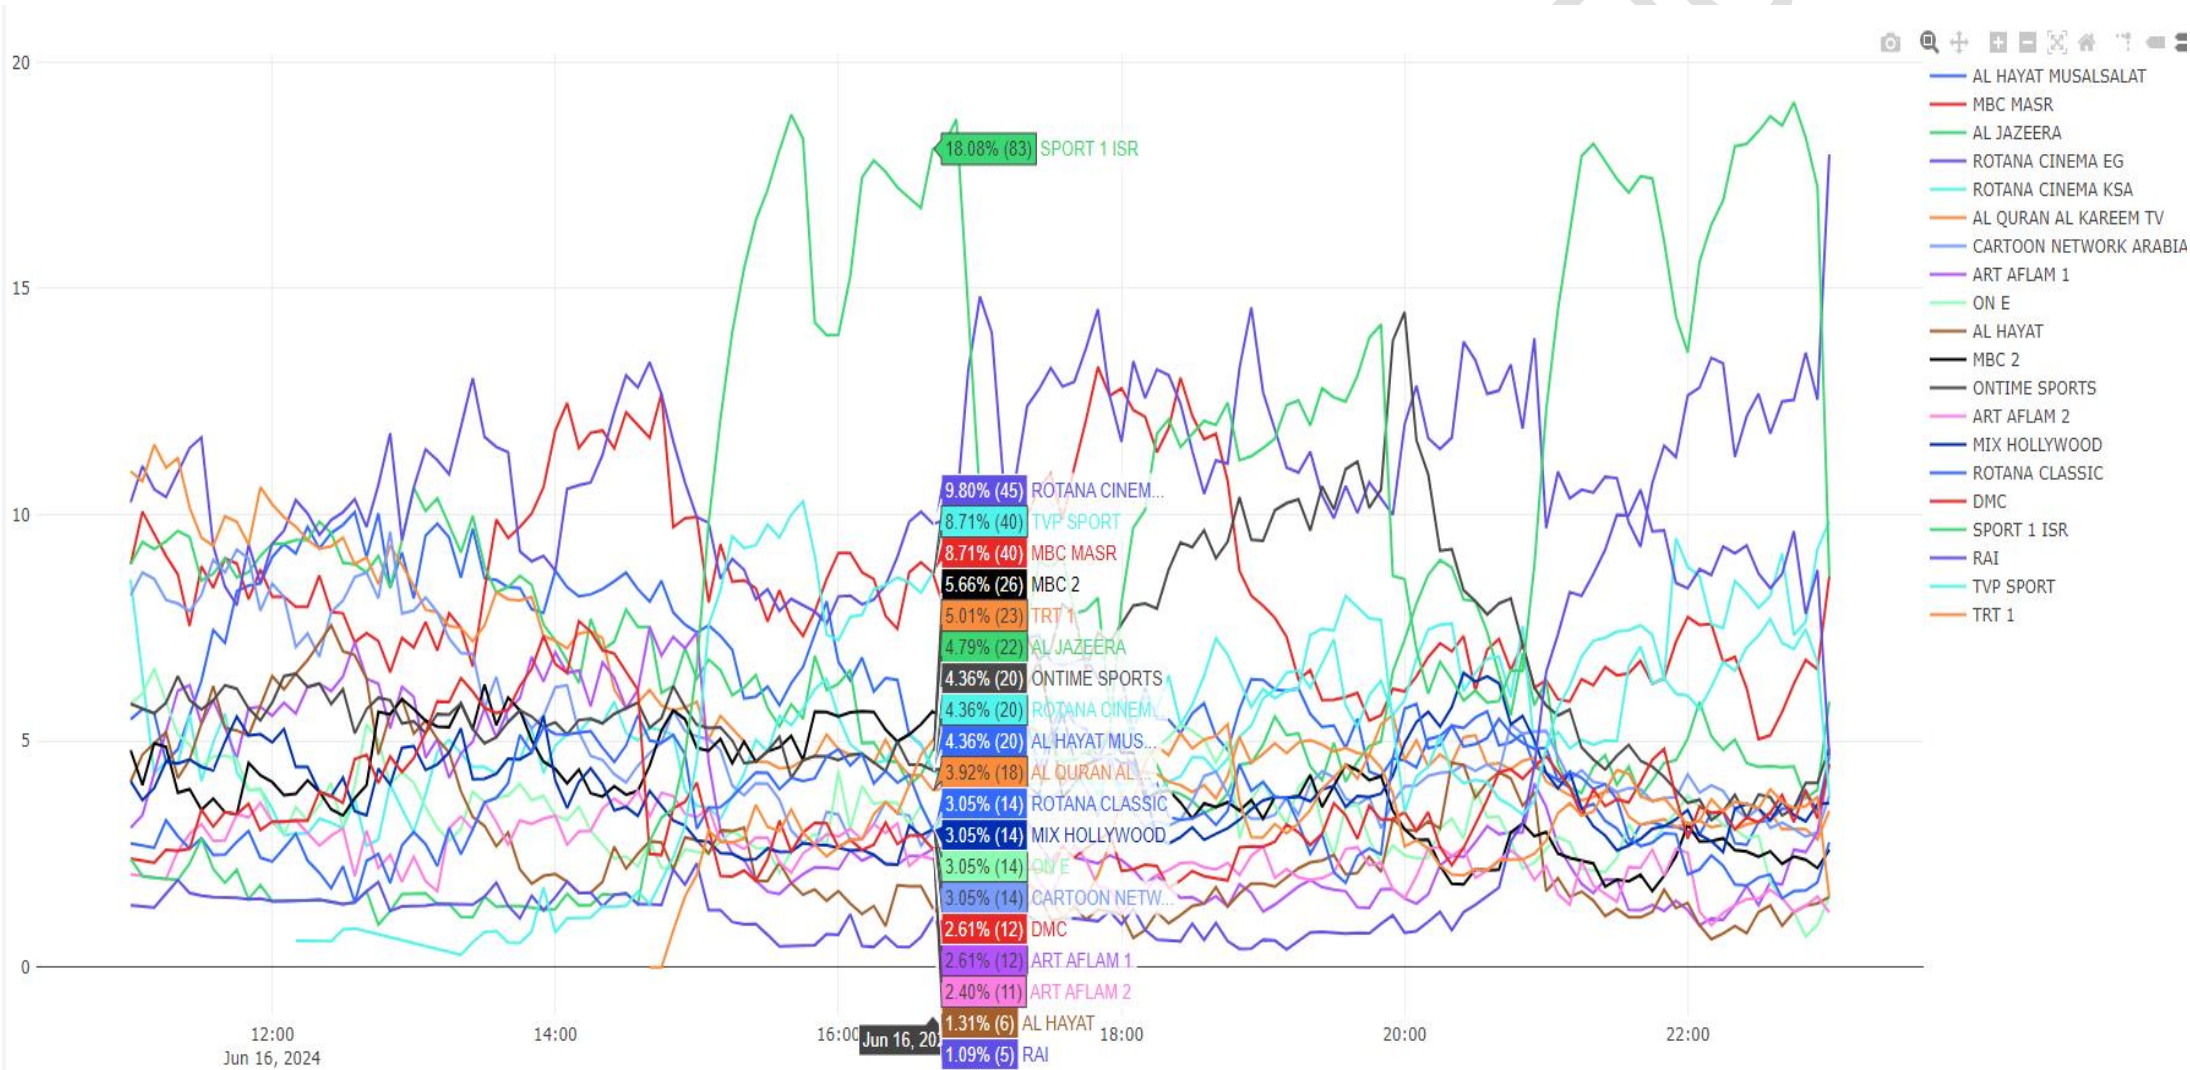

### 5.2 Penetration of national channels in the country:

Figure 5.2: Variation in satellite ratio receivers watching country's national channels (point every 5 min) from 06 PM to 11 PM local time, June 16, 2024

### 5.3 Top 20 Real-time watched channels in Egypt:

Figure 5.3: TOP 20 % All channels watched in the country with an update every 5 minutes from 06 PM to 11 PM local time, June 16, 2024

### 5.4 Channels view ranking in number of hours in Egypt:

Figure 5.4: Channels ranking over the period in number of watched hours from 06 PM to 11 PM local time, June 16, 2024.