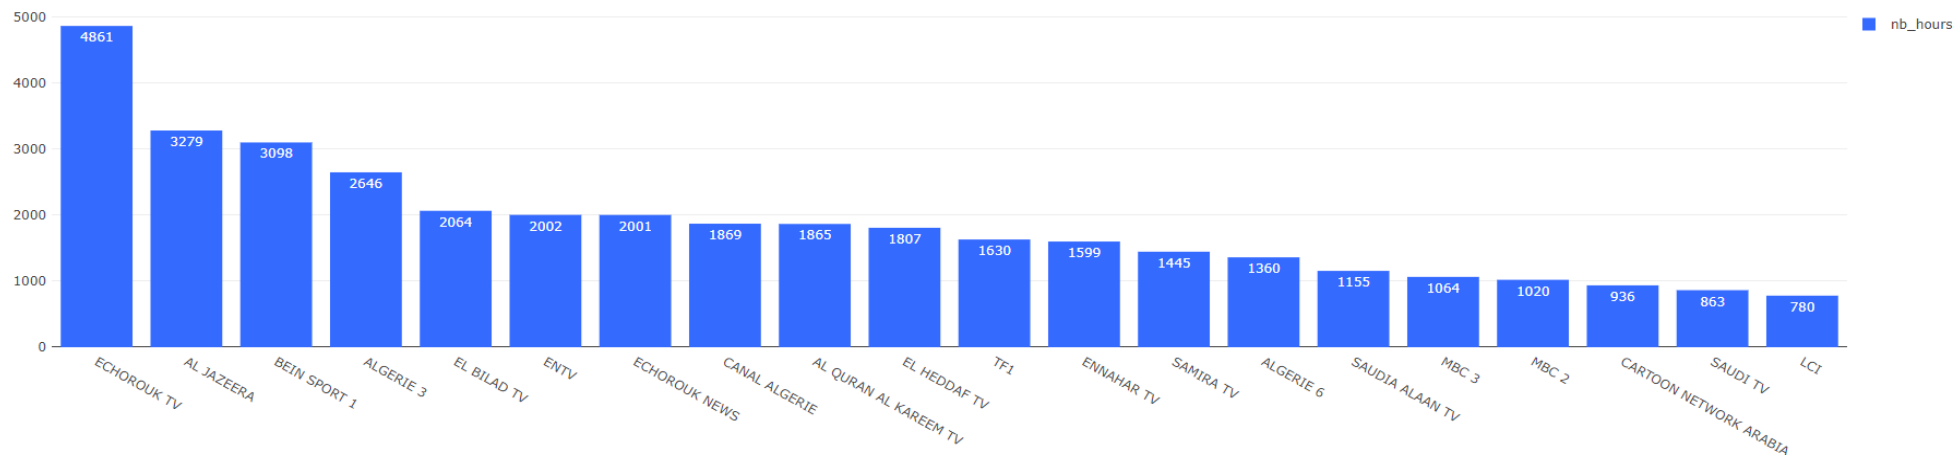

### 8.3 Top 20 Real-time watched channels in Algeria:

Figure 8.3: TOP 20 % All channels watched in the country with an update every 5 minutes from 06 AM to 11 AM local time, June 16, 2024.

### 8.4 Channels view ranking in number of hours in Algeria:

Figure 8.4: Channels ranking over the period in number of watched hours from 06 AM to 11 AM local time, June 16, 2024.

### 8.5 Channels view ranking in number of zapping in Algeria:

Figure 8.5: Channels ranking over the period in number of zapping from 06 AM to 11 AM local time, June 16, 2024.