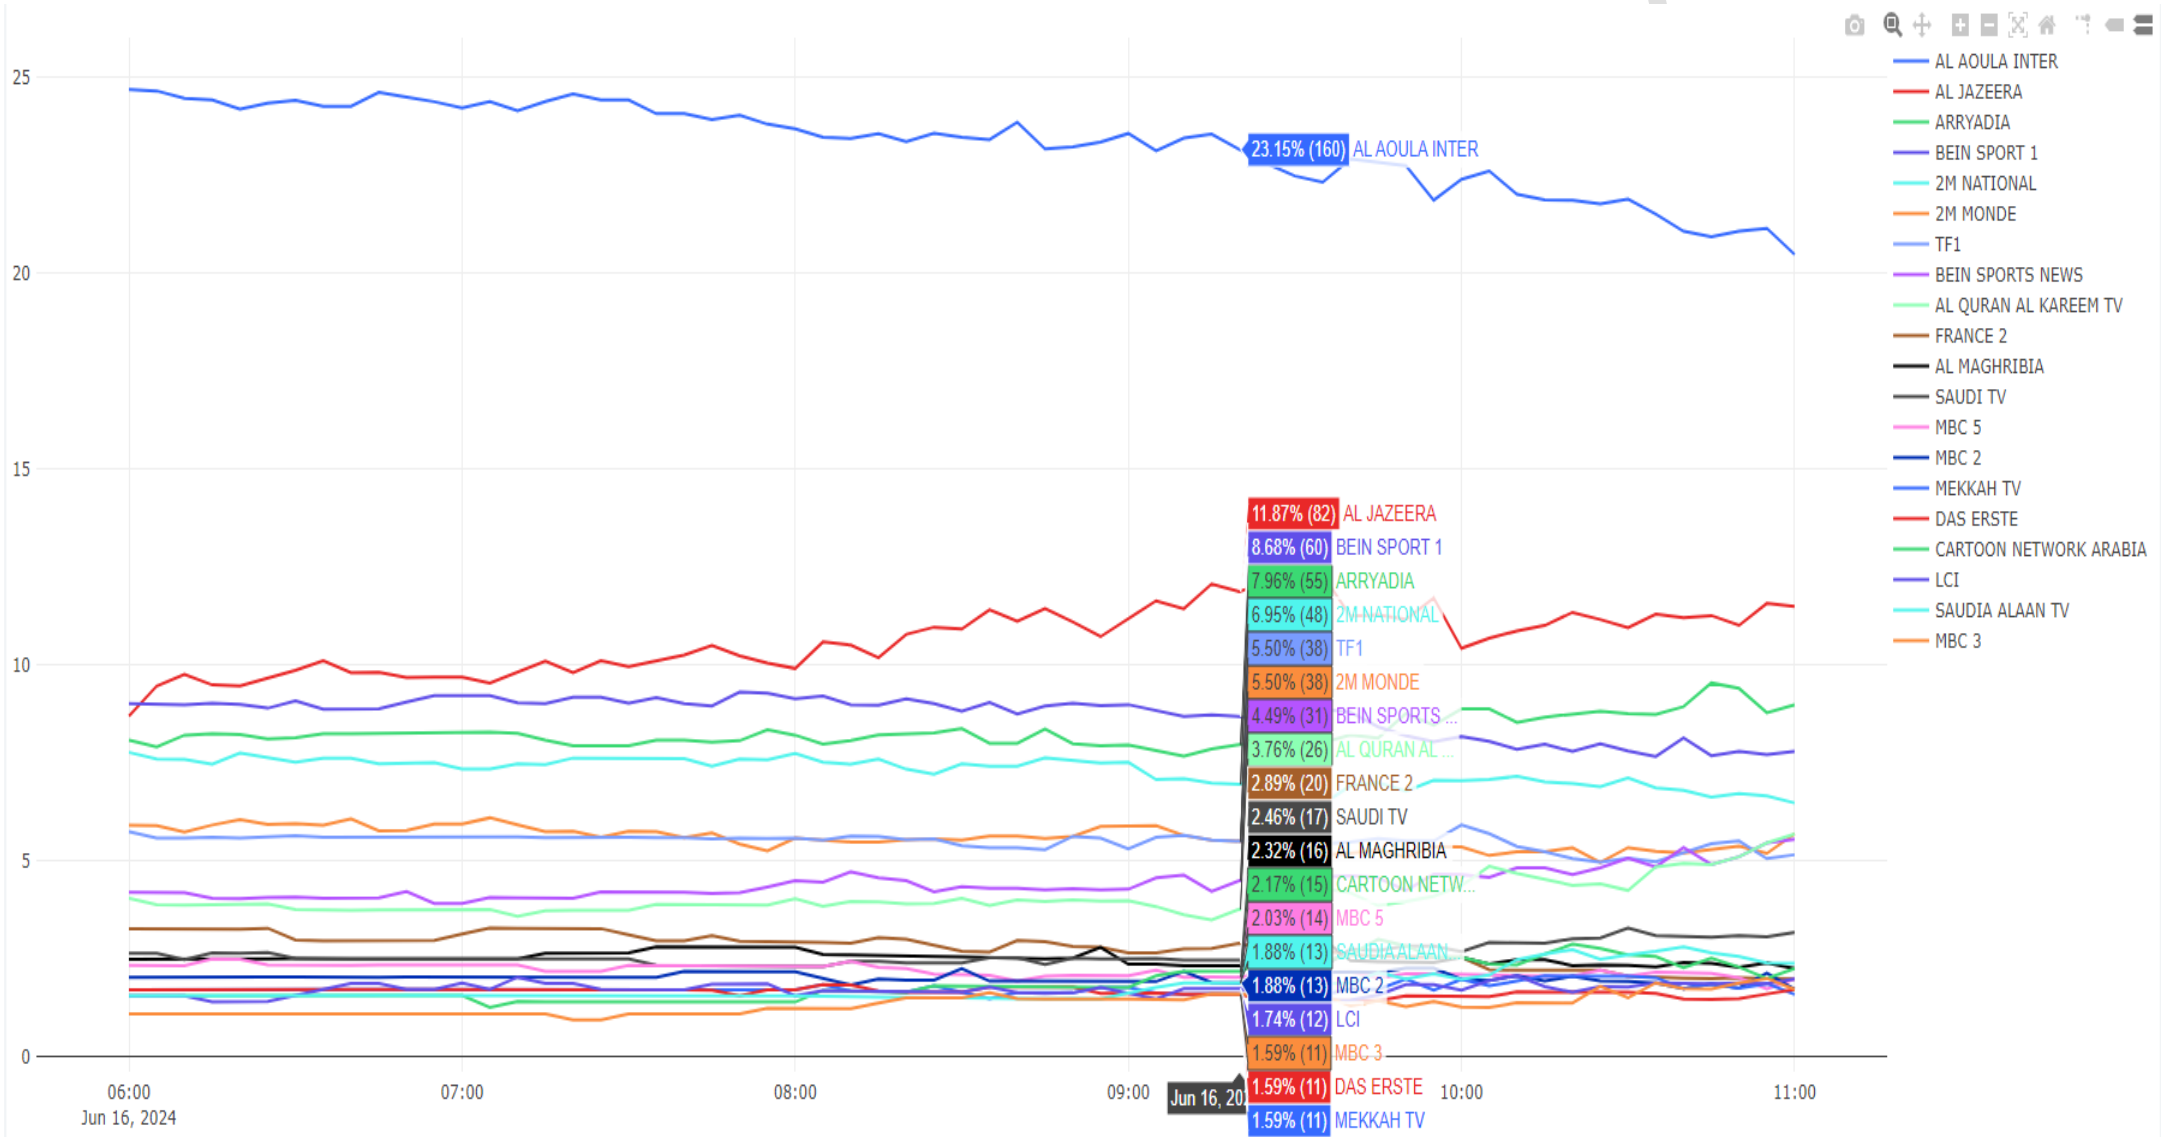

### 10.3 Top 20 Real-time watched channels in Morocco:

Figure 10.3: TOP 20 % All channels watched in the country with an update every 5 minutes from 06 AM to 11 AM local time, June 16, 2024.

### 10.4 Channels view ranking in number of hours in Morocco:

Figure 10.4: Channels ranking over the period in number of watched hours from 06 AM to 11 AM local time, June 16, 2024.

### 10.5 Channels view ranking in number of zapping in Morocco:

Figure 10.5: Channels ranking over the period in number of zapping from 06 AM to 11 AM local time, June 16, 2024.