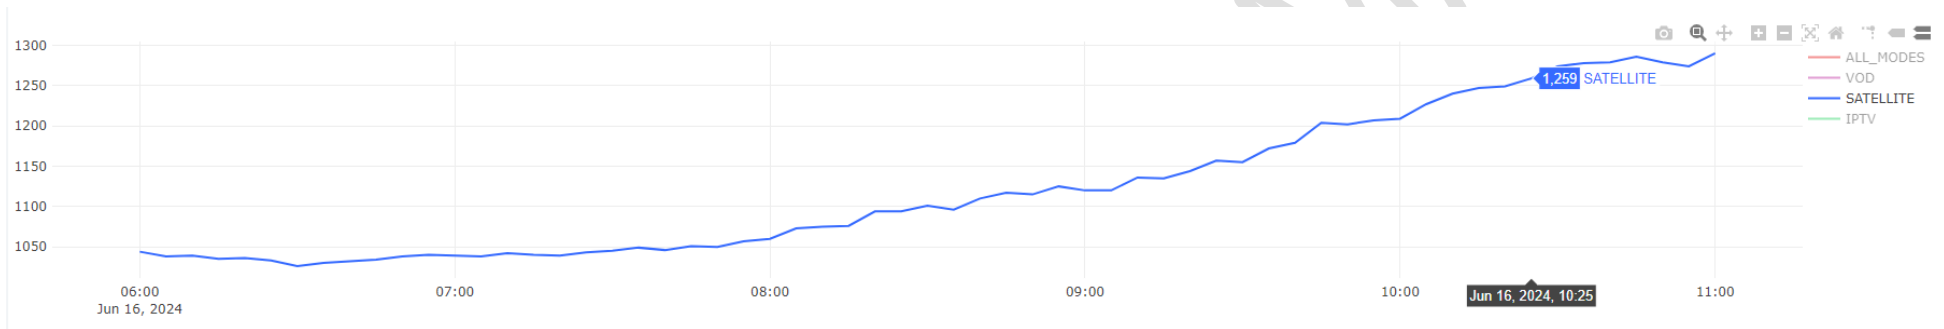

## 10. Morocco audience from 06 AM to 11 AM local time, June 16, 2024:

### 10.1 Local Panel:

Number of viewers connected in Morocco from a panel of: <b>8832</b>			
Mode	Min viewers number	Max viewers number	Average
SATELLITE	<b>1026</b>	<b>1290</b>	<b>1122</b>

Figure 10.1: Variation in the number of television receivers in the country (Point every 5 minutes) from 06 AM to 11 AM local time, June 16, 2024

### 10.2 Penetration of national channels in the country:

Figure 10.2: Variation in satellite ratio receivers watching country's national channels (point every 5 min) from 06 AM to 11 AM local time, June 16, 2024