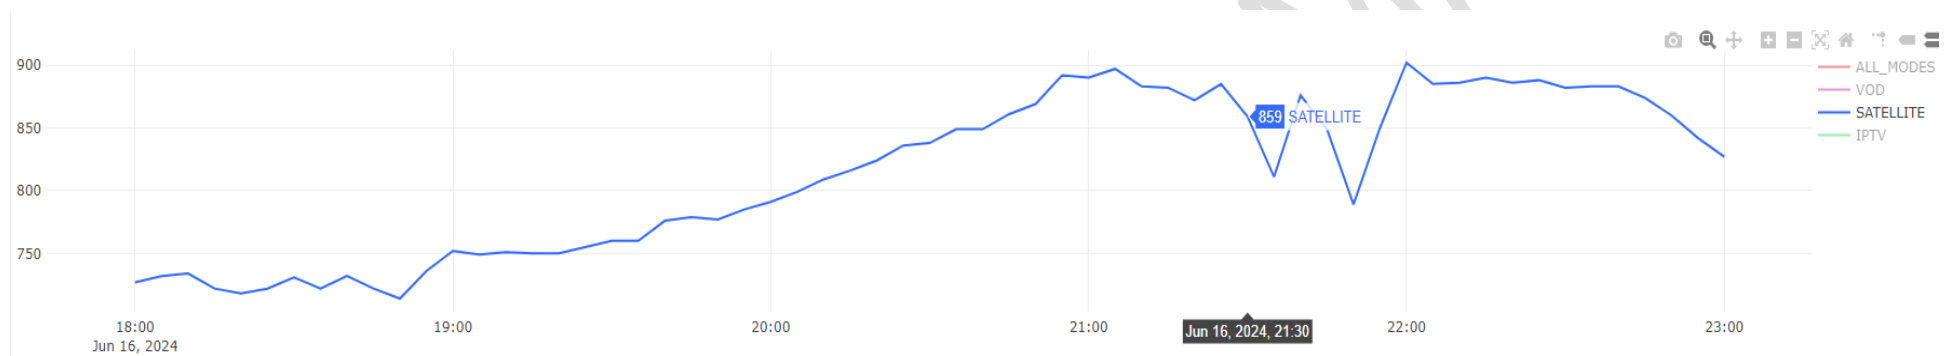

### 7.1 Local Panel:

Number of viewers connected in Tunisia from a panel of: <b>4030</b>			
Mode	Min viewers number	Max viewers number	Average
SATELLITE	<b>714</b>	<b>902</b>	<b>813</b>

Figure 7.1: Variation in the number of television receivers in the country (Point every 5 minutes) from 06 PM to 11 PM local time, June 16, 2024

### 7.2 Penetration of national channels in the country:

Figure 7.2: Variation in satellite ratio receivers watching country's national channels (point every 5 min) from 06 PM to 11 PM local time, June 16, 2024