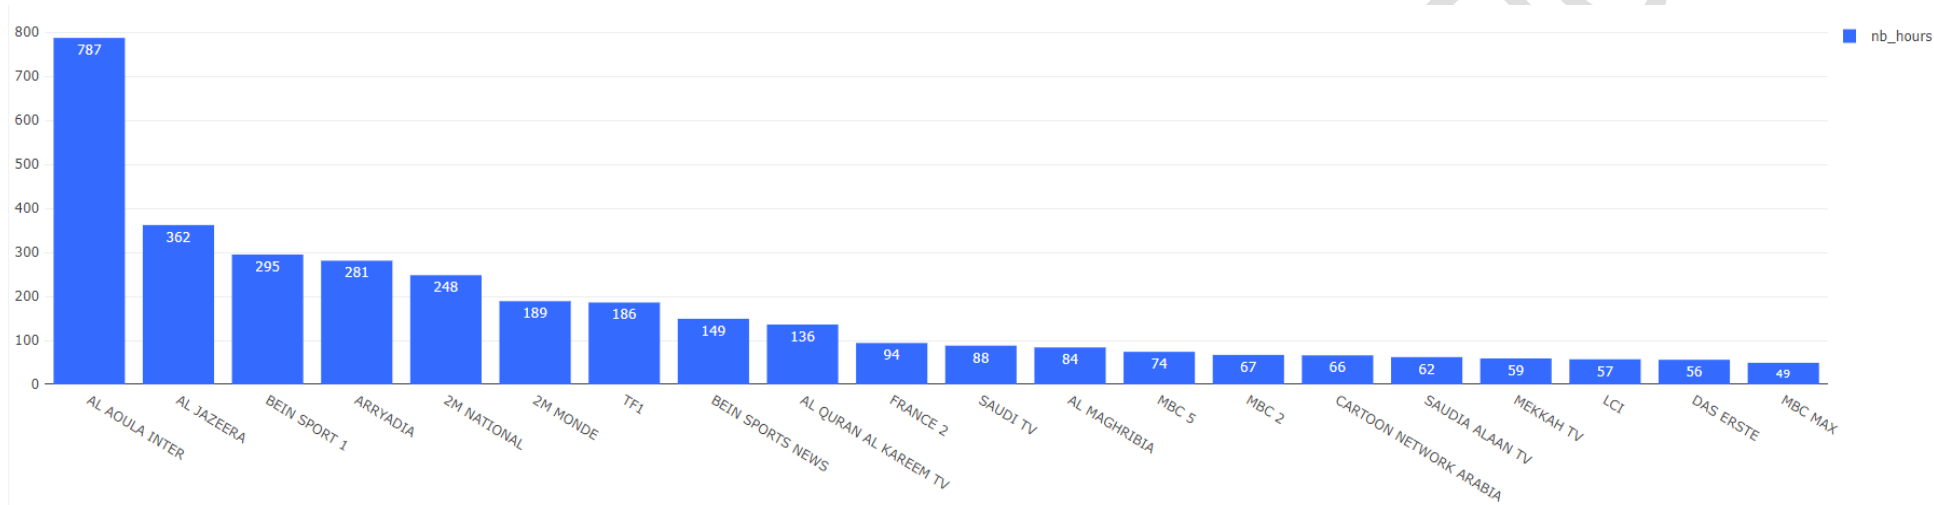

### 10.3 Top 20 Real-time watched channels in Morocco:

Figure 10.3: TOP 20 % All channels watched in the country with an update every 5 minutes from 06 AM to 11 AM local time, June 16, 2024.

### 10.4 Channels view ranking in number of hours in Morocco:

Figure 10.4: Channels ranking over the period in number of watched hours from 06 AM to 11 AM local time, June 16, 2024.

### 10.5 Channels view ranking in number of zapping in Morocco:

Figure 10.5: Channels ranking over the period in number of zapping from 06 AM to 11 AM local time, June 16, 2024.

## 11. Morocco audience from 06 PM to 11 PM local time, June 16, 2024: