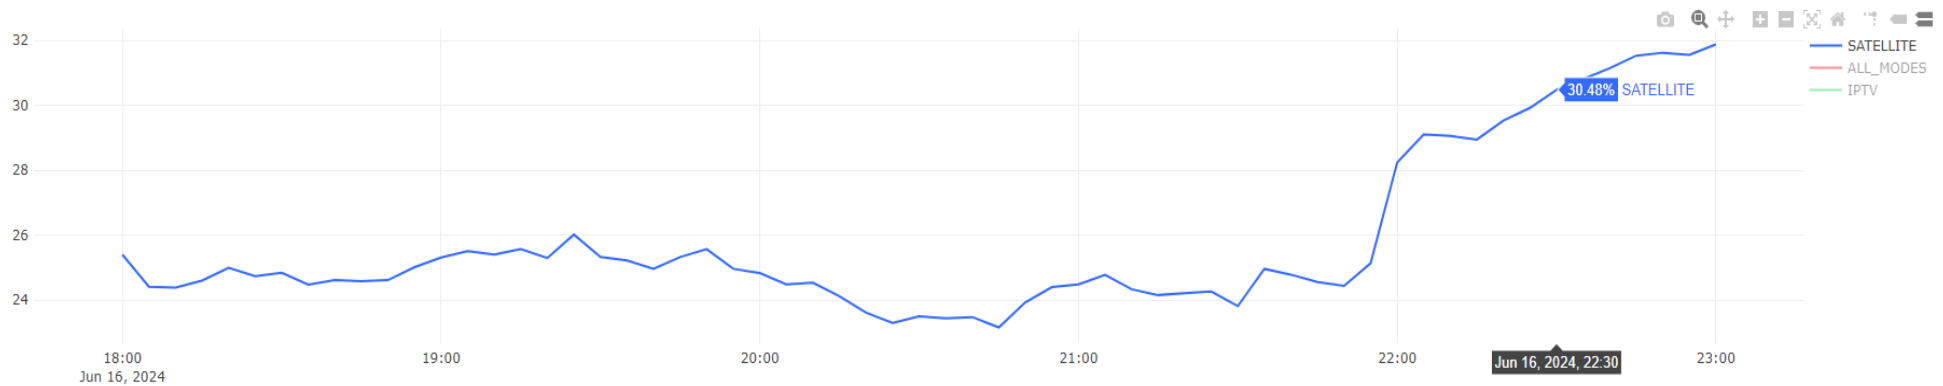

### 11.1 Local Panel:

Number of viewers connected in Morocco from a panel of: <b>8832</b>			
Mode	Min viewers number	Max viewers number	Average
SATELLITE	<b>1422</b>	<b>1682</b>	<b>1536</b>

Figure 11.1: Variation in the number of television receivers in the country (Point every 5 minutes) from 06 PM to 11 PM local time, June 16, 2024

### 11.2 Penetration of national channels in the country:

Figure 11.2: Variation in satellite ratio receivers watching country's national channels (point every 5 min) from 06 PM to 11 PM local time, June 16, 2024

### 11.3 Top 20 Real-time watched channels in Morocco:

Figure 11.3: TOP 20 % All channels watched in the country with an update every 5 minutes from 06 PM to 11 PM local time, June 16, 2024.