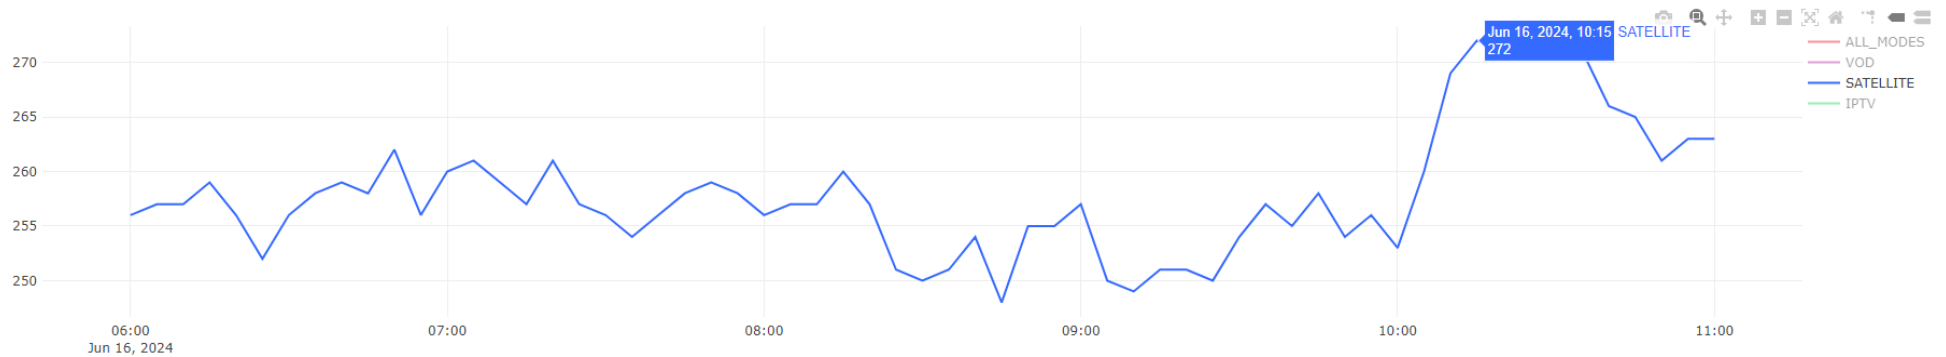

### 2.1 Local Panel:

Number of viewers connected in Saudi Arabia from a panel of: <b>3153</b>			
Mode	Min viewers number	Max viewers number	Average
SATELLITE	<b>248</b>	<b>272</b>	<b>258</b>

Figure 2.1: Variation in the number of television receivers in the country (Point every 5 minutes) from 06 AM to 11 AM local time, June 16, 2024

### 2.2 Penetration of national channels in the country:

Figure 2.2: Variation in satellite ratio receivers watching country's national channels (point every 5 min) from 06 AM to 11 AM local time, June 16, 2024