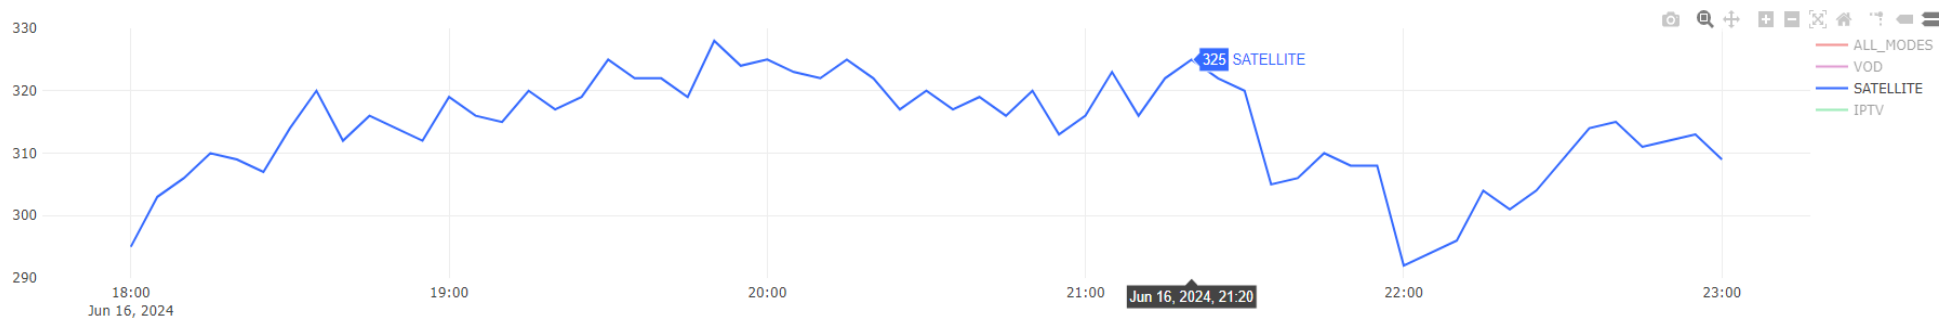

#### 3.1 Local Panel:

Number of viewers connected in Saudi Arabia from a panel of: <b>3153</b>			
Mode	Min viewers number	Max viewers number	Average
SATELLITE	<b>292</b>	<b>328</b>	<b>314</b>

Figure 3.1: Variation in the number of television receivers in the country (Point every 5 minutes) from 06 PM to 11 PM local time, June 16, 2024

#### 3.2 Penetration of national channels in the country:

Figure 3.2: Variation in satellite ratio receivers watching country's national channels (point every 5 min) from 06 PM to 11 PM local time, June 16, 2024

### 3.3 Top 20 Real-time watched channels in Saudi Arabia:

Figure 3.3: TOP 20 % All channels watched in the country with an update every 5 minutes from 06 PM to 11 PM local time, June 16, 2024