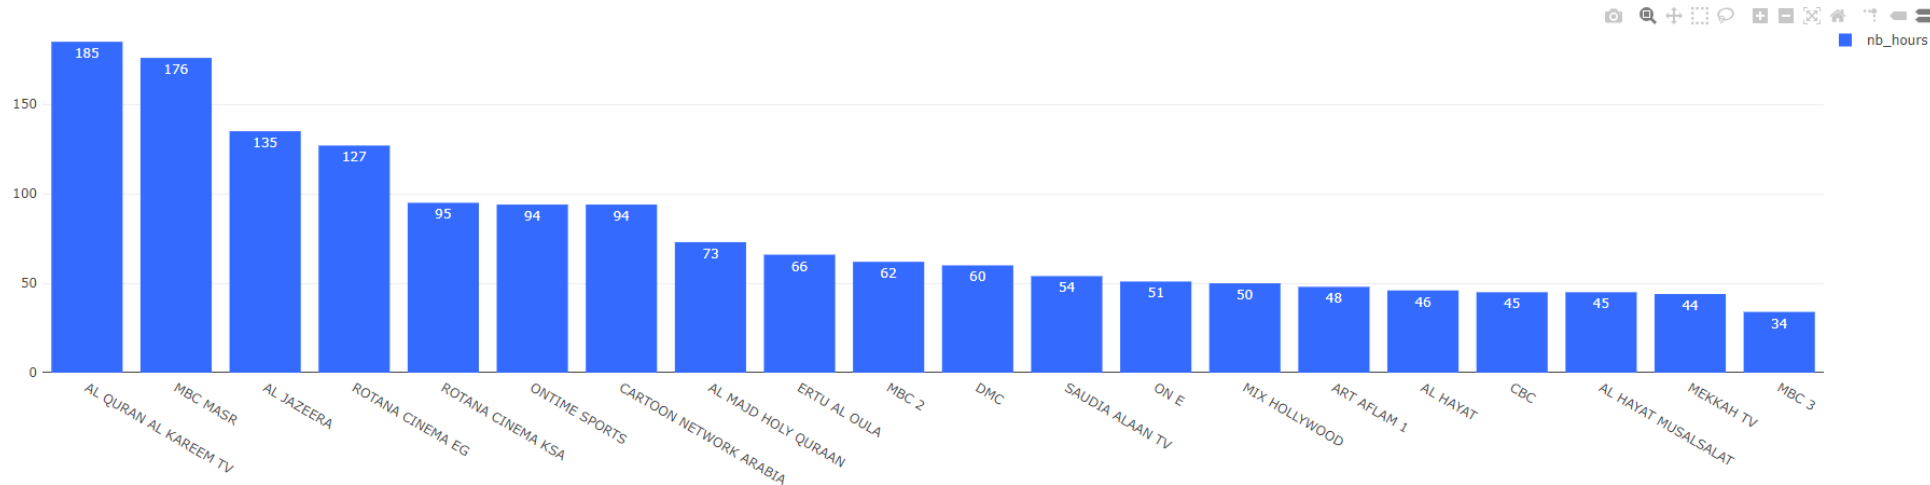

#### 4.4 Channels view ranking in number of hours in Egypt:

Figure 4.4: Channels ranking over the period in number of watched hours from 06 AM to 11 AM local time, June 16, 2024.