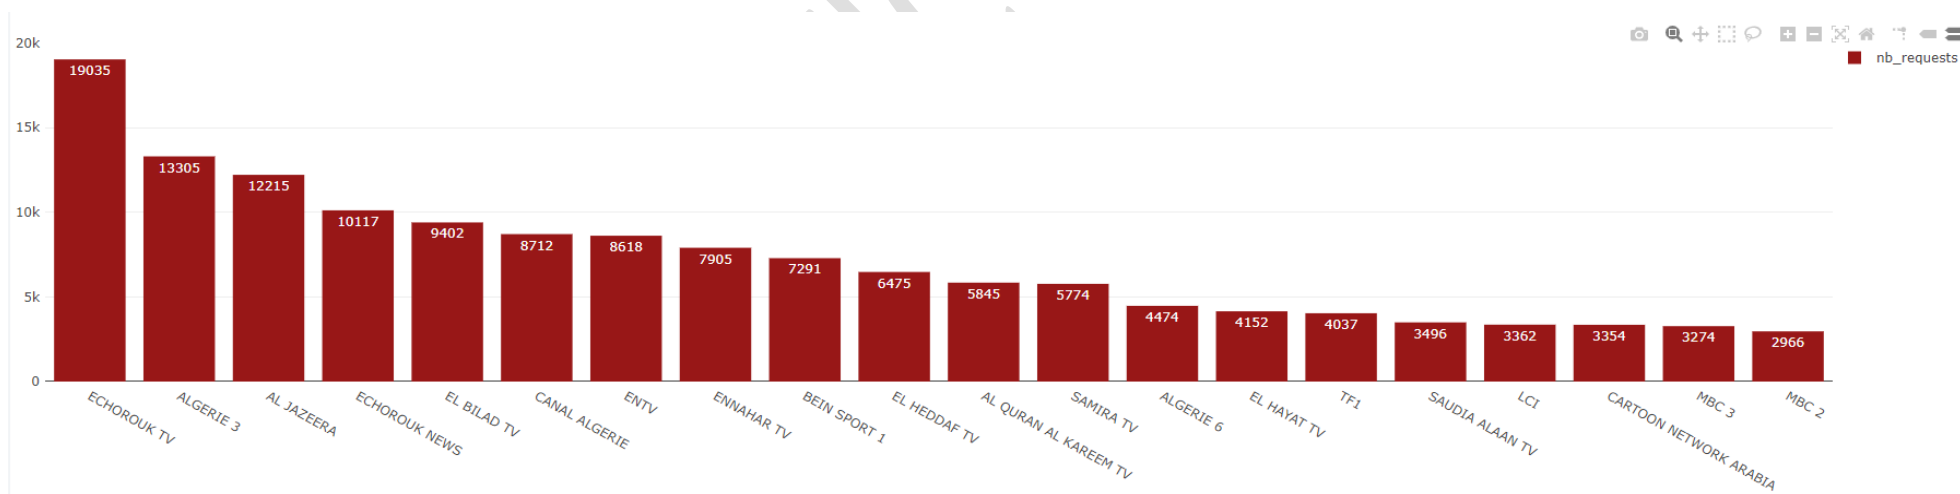

### 8.4 Channels view ranking in number of hours in Algeria:

Figure 8.4: Channels ranking over the period in number of watched hours from 06 AM to 11 AM local time, June 16, 2024.

### 8.5 Channels view ranking in number of zapping in Algeria:

Figure 8.5: Channels ranking over the period in number of zapping from 06 AM to 11 AM local time, June 16, 2024.