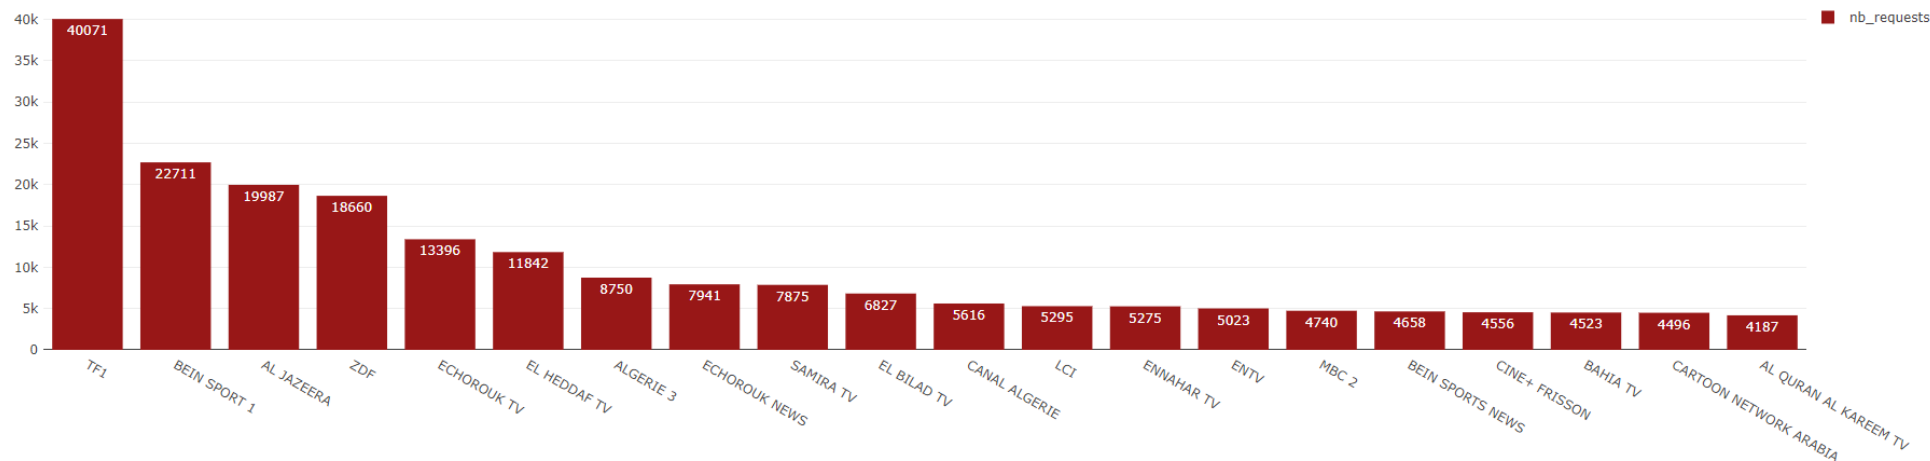

### 9.4 Channels view ranking in number of hours in Algeria:

Figure 9.4: Channels ranking over the period in number of watched hours from 06 PM to 11 PM local time, June 16, 2024.

### 9.5 Channels view ranking in number of zapping in Algeria:

Figure 9.5: Channels ranking over the period in number of zapping from 06 PM to 11 PM local time, June 16, 2024.

## 10. Morocco audience from 06 AM to 11 AM local time, June 16, 2024: