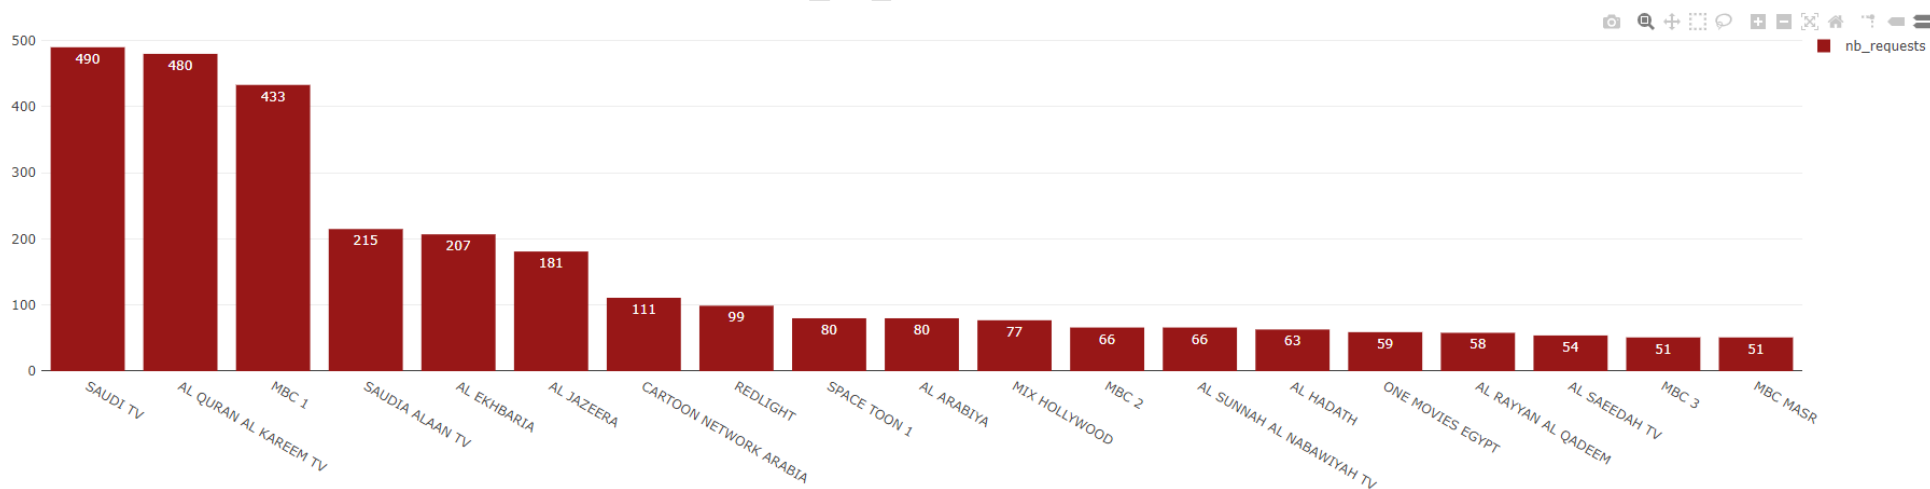

## 2.5 Channels view ranking in number of zapping in Saudi Arabia:

Figure 2.5: Channels ranking over the period in number of zapping from 06 AM to 11 AM local time, June 16, 2024.