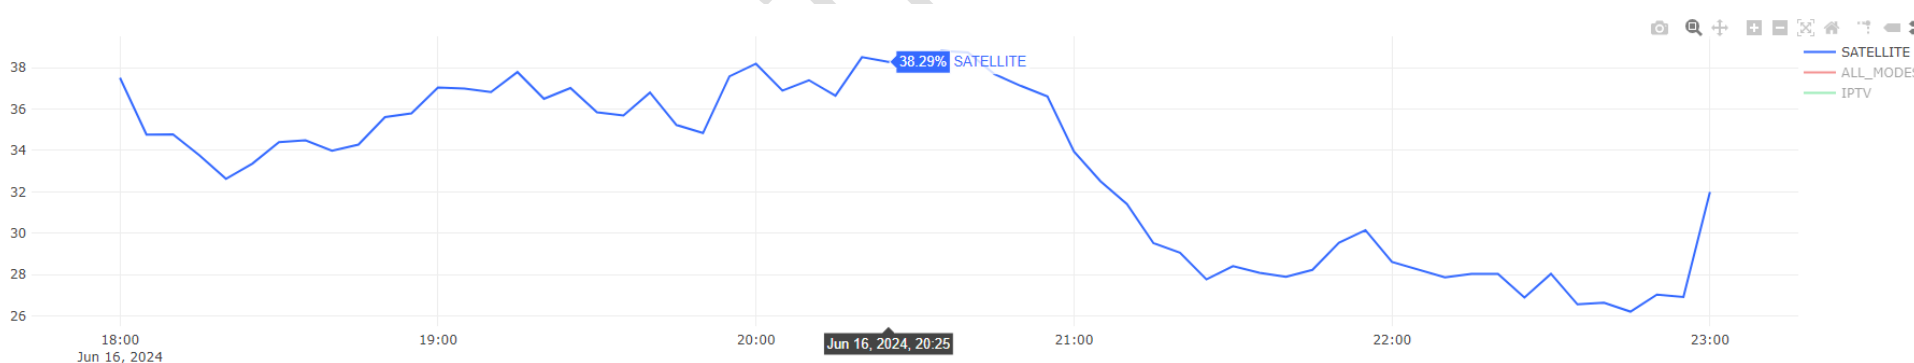

### 5.2 Penetration of national channels in the country:

Figure 5.2: Variation in satellite ratio receivers watching country's national channels (point every 5 min) from 06 PM to 11 PM local time, June 16, 2024

### 5.3 Top 20 Real-time watched channels in Egypt:

Figure 5.3: TOP 20 % All channels watched in the country with an update every 5 minutes from 06 PM to 11 PM local time, June 16, 2024