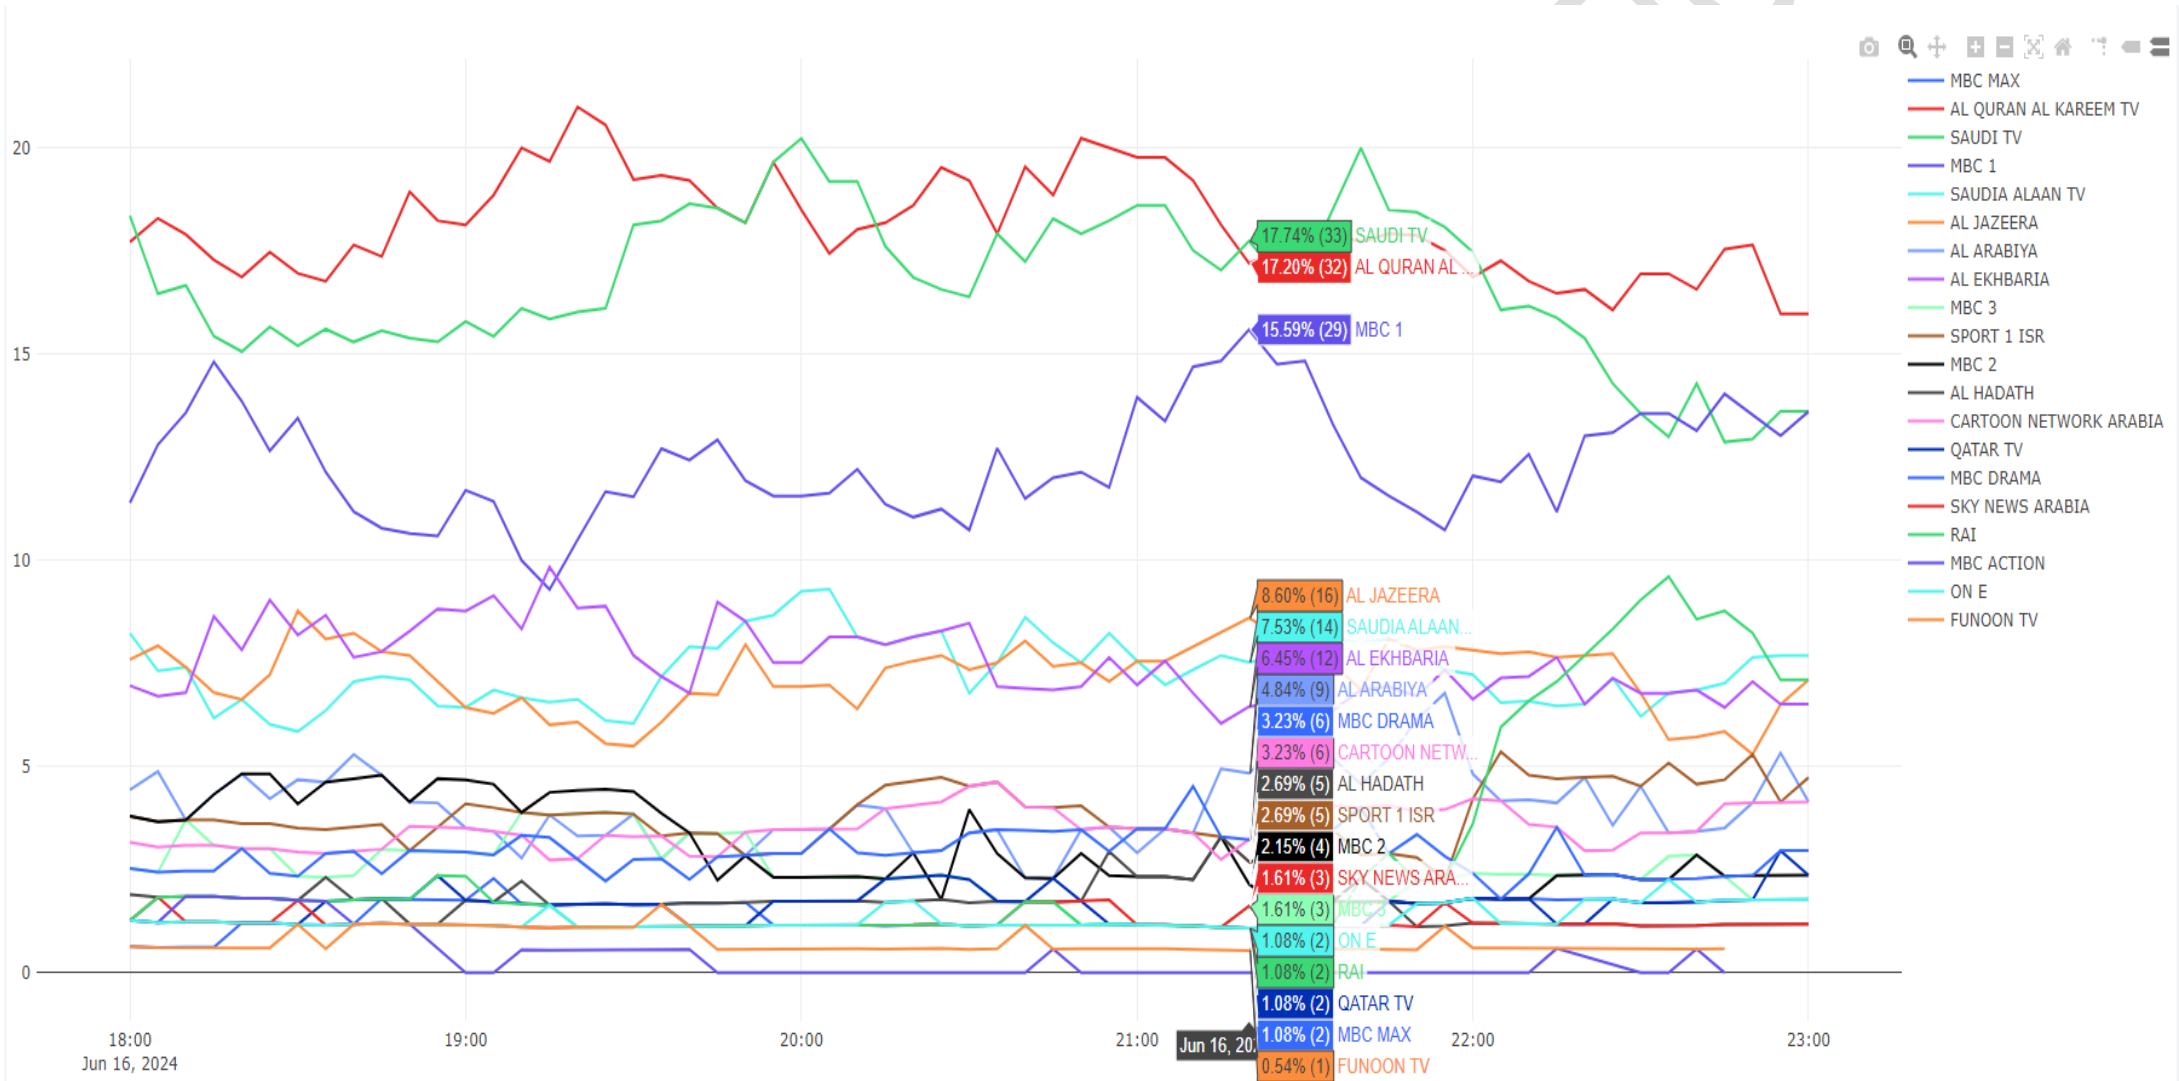

#### 3.2 Penetration of national channels in the country:

Figure 3.2: Variation in satellite ratio receivers watching country's national channels (point every 5 min) from 06 PM to 11 PM local time, June 16, 2024

### 3.3 Top 20 Real-time watched channels in Saudi Arabia:

Figure 3.3: TOP 20 % All channels watched in the country with an update every 5 minutes from 06 PM to 11 PM local time, June 16, 2024

### 3.4 Channels view ranking in number of hours in Saudi Arabia:

Figure 3.4: Channels ranking over the period in number of watched hours from 06 PM to 11 PM local time, June 16, 2024.