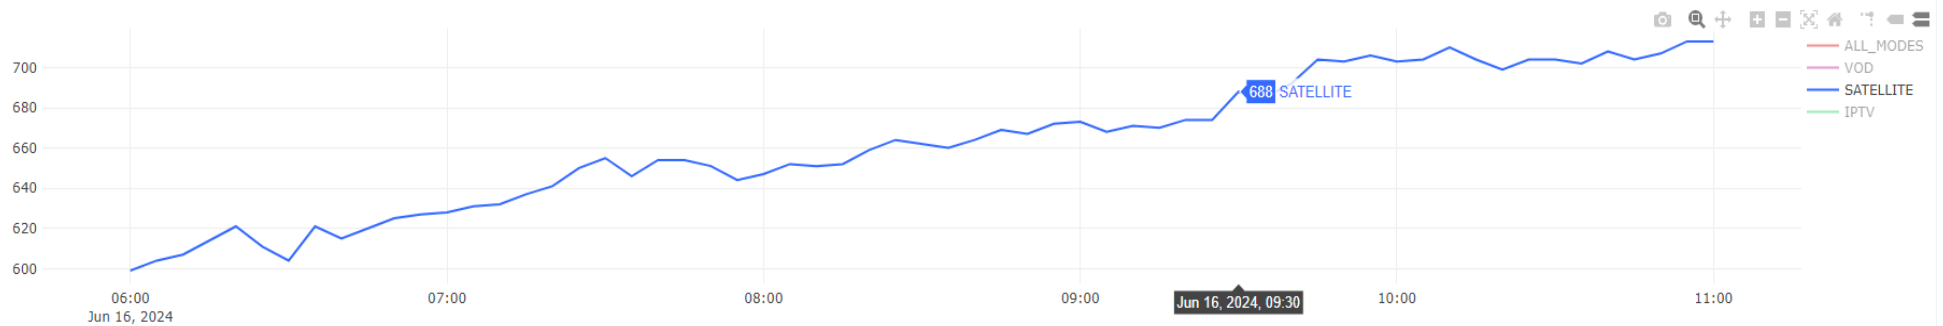

### 6.1 Local Panel:

Number of viewers connected in Tunisia from a panel of: <b>4030</b>			
Mode	Min viewers number	Max viewers number	Average
SATELLITE	<b>599</b>	<b>713</b>	<b>662</b>

Figure 6.1: Variation in the number of television receivers in the country (Point every 5 minutes) from 06 AM to 11 AM local time, June 16, 2024

### 6.2 Penetration of national channels in the country:

Figure 6.2: Variation in satellite ratio receivers watching country's national channels (point every 5 min) from 06 AM to 11 AM local time, June 16, 2024