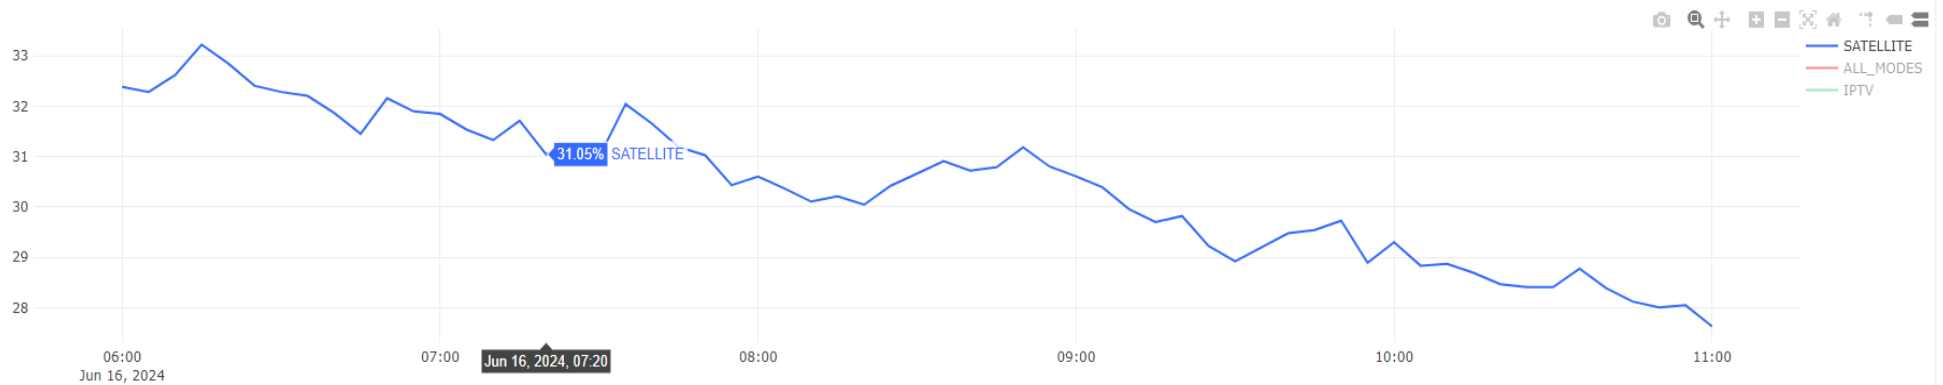

### 6.2 Penetration of national channels in the country:

Figure 6.2: Variation in satellite ratio receivers watching country's national channels (point every 5 min) from 06 AM to 11 AM local time, June 16, 2024

### 6.3 Top 20 Real-time watched channels in Tunisia:

Figure 6.3: TOP 20 % All channels watched in the country with an update every 5 minutes from 06 AM to 11 AM local time, June 16, 2024.