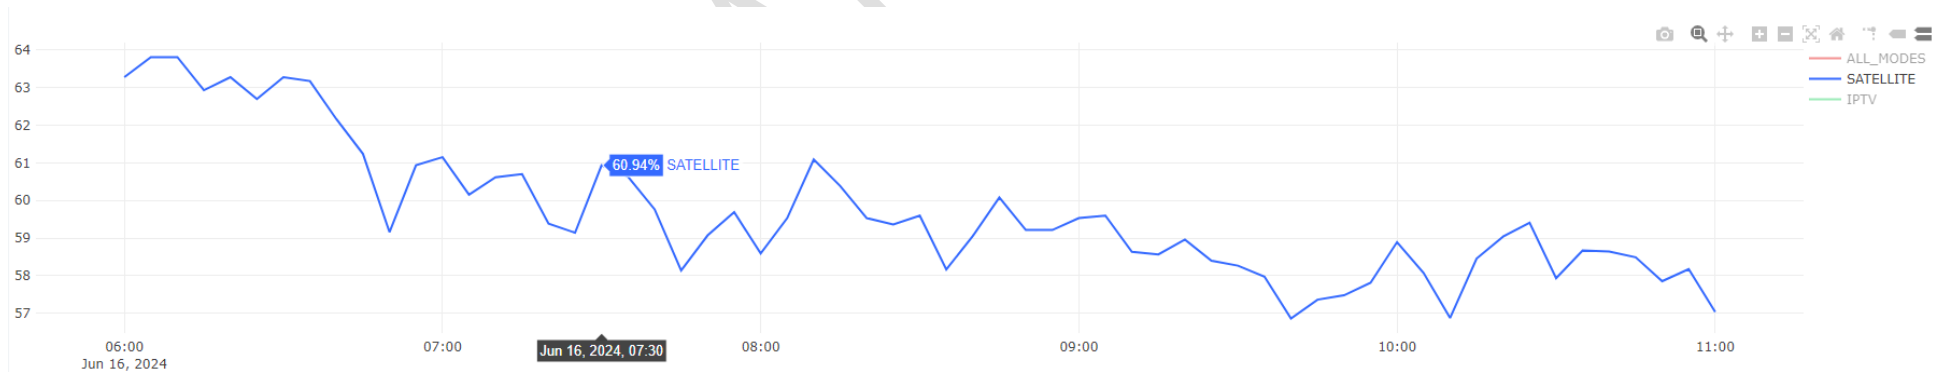

### 2.2 Penetration of national channels in the country:

Figure 2.2: Variation in satellite ratio receivers watching country's national channels (point every 5 min) from 06 AM to 11 AM local time, June 16, 2024

### 2.3 Top 20 Real-time watched channels in Saudi Arabia:

Figure 2.3: TOP 20 % All channels watched in the country with an update every 5 minutes from 06 AM to 11 AM local time, June 16, 2024.