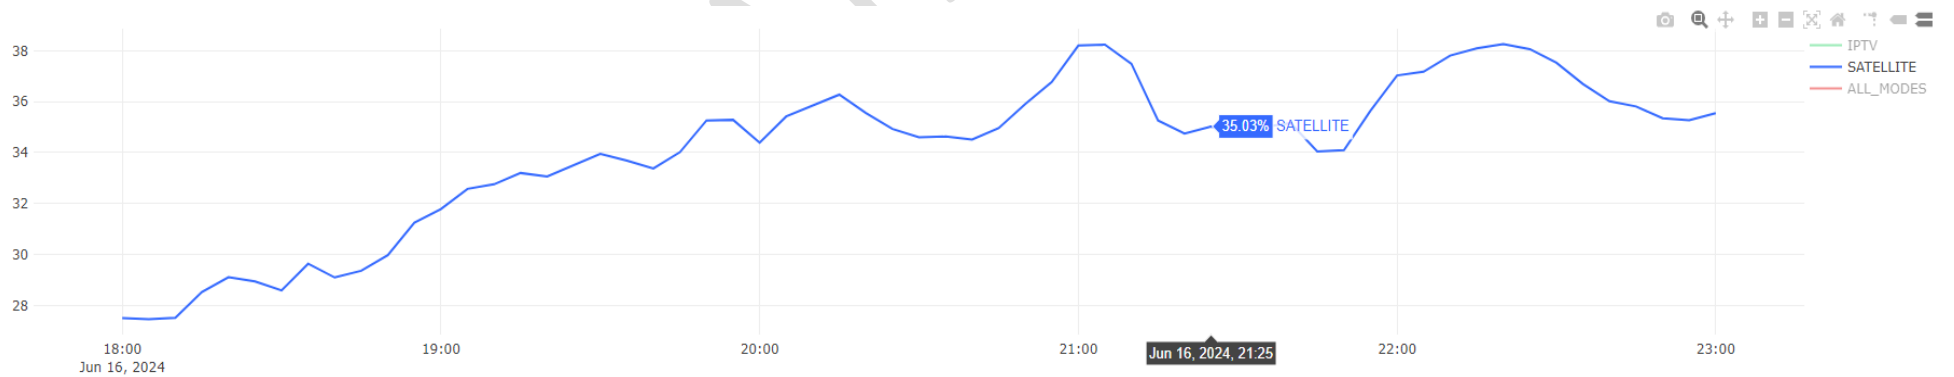

### 7.2 Penetration of national channels in the country:

Figure 7.2: Variation in satellite ratio receivers watching country's national channels (point every 5 min) from 06 PM to 11 PM local time, June 16, 2024

### 7.3 Top 20 Real-time watched channels in Tunisia:

Figure 7.3: TOP 20 % All channels watched in the country with an update every 5 minutes from 06 PM to 11 PM local time, June 16, 2024.