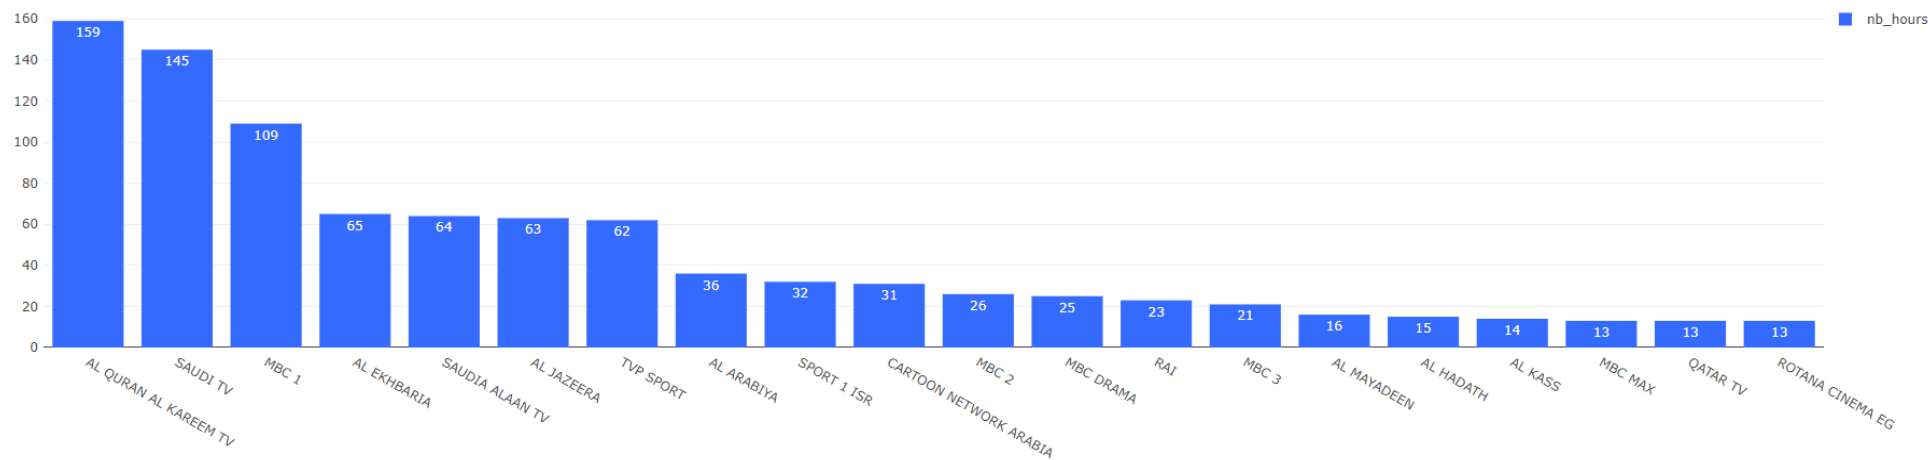

### 3.4 Channels view ranking in number of hours in Saudi Arabia:

Figure 3.4: Channels ranking over the period in number of watched hours from 06 PM to 11 PM local time, June 16, 2024.