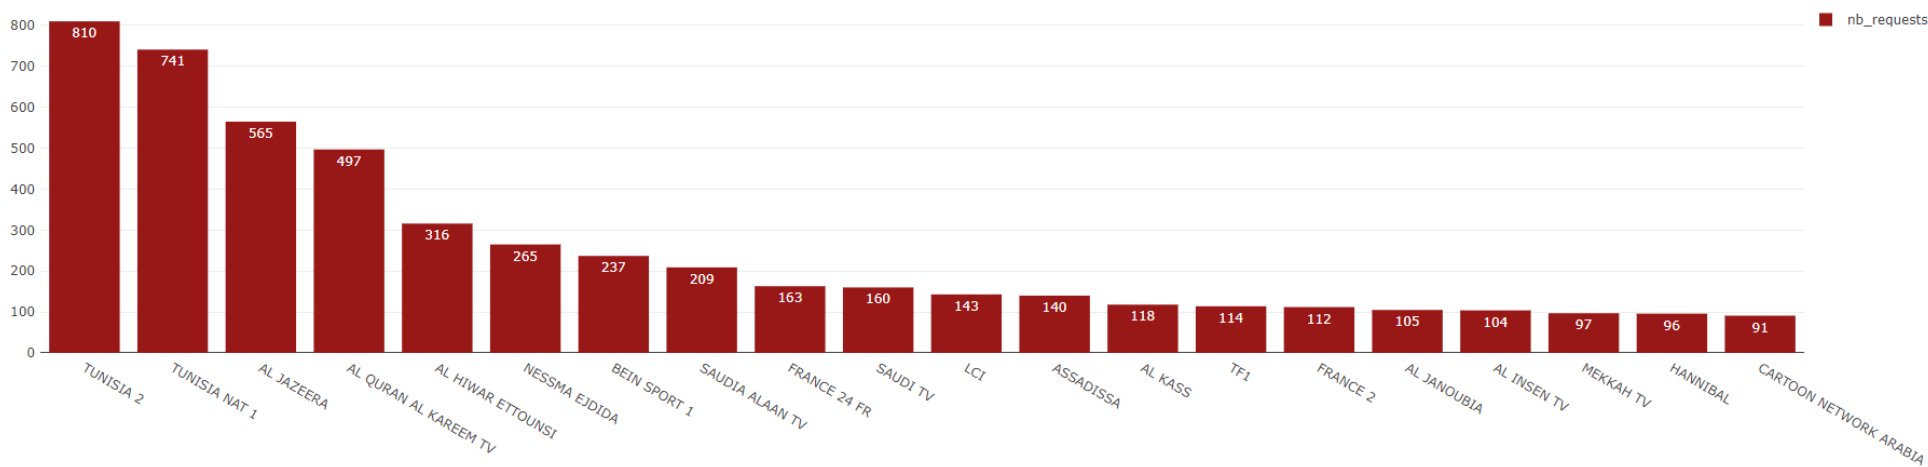

### 6.4 Channels view ranking in number of hours in Tunisia:

Figure 6.4: Channels ranking over the period in number of watched hours from 06 AM to 11 AM local time, June 16, 2024.

### 6.5 Channels view ranking in number of zapping in Tunisia:

Figure 6.5: Channels ranking over the period in number of zapping from 06 AM to 11 AM local time, June 16, 2024.