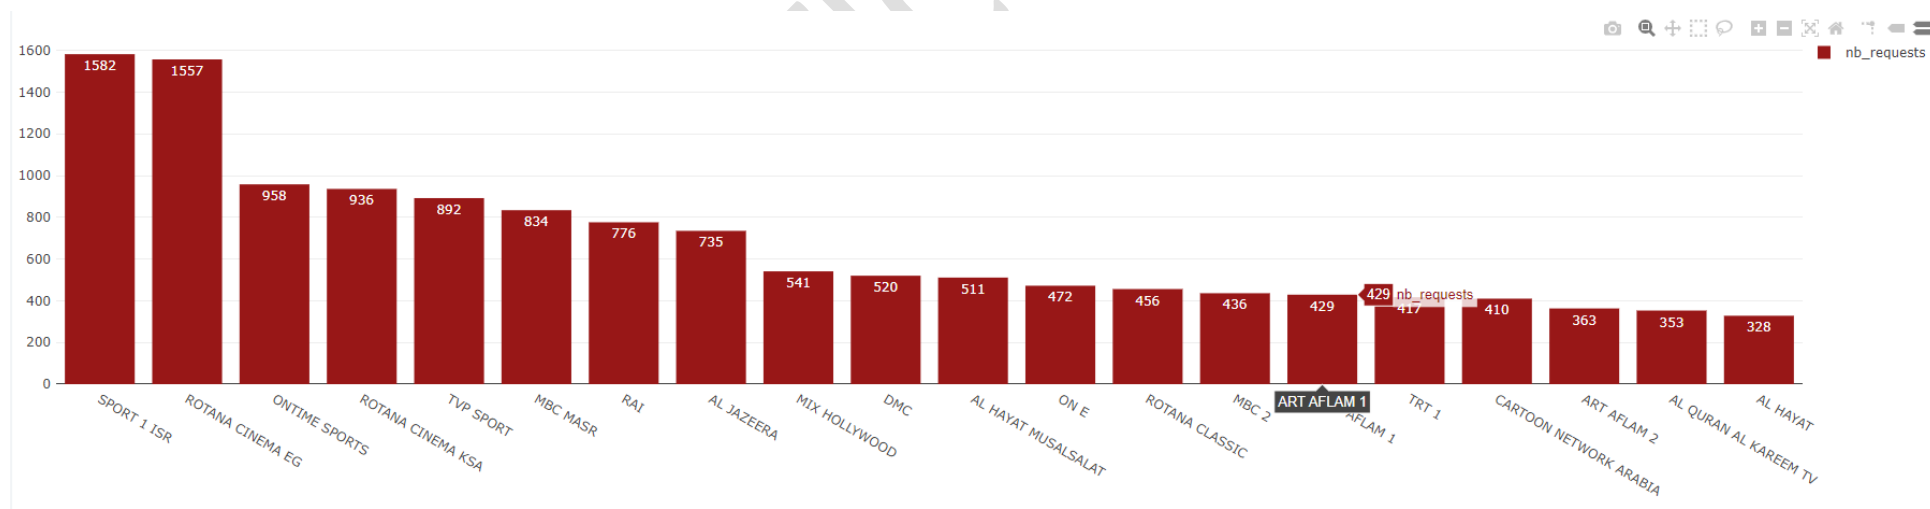

### 5.4 Channels view ranking in number of hours in Egypt:

Figure 5.4: Channels ranking over the period in number of watched hours from 06 PM to 11 PM local time, June 16, 2024.

### 5.5 Channels view ranking in number of zapping in Egypt:

Figure 5.5: Channels ranking over the period in number of zapping from 06 PM to 11 PM local time, June 16, 2024.