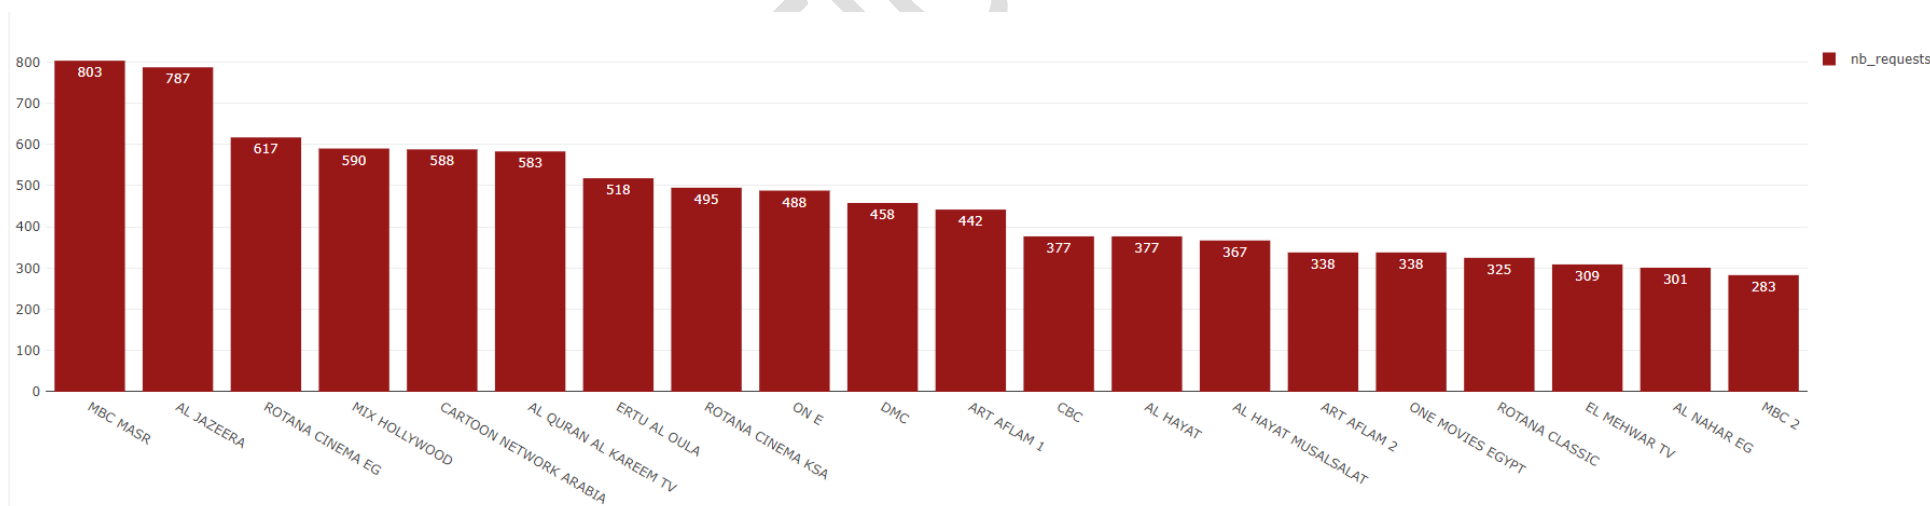

#### 4.4 Channels view ranking in number of hours in Egypt:

Figure 4.4: Channels ranking over the period in number of watched hours from 06 AM to 11 AM local time, June 16, 2024.

#### 4.5 Channels view ranking in number of zapping in Egypt:

Figure 4.5: Channels ranking over the period in number of zapping from 06 AM to 11 AM local time, June 16, 2024.