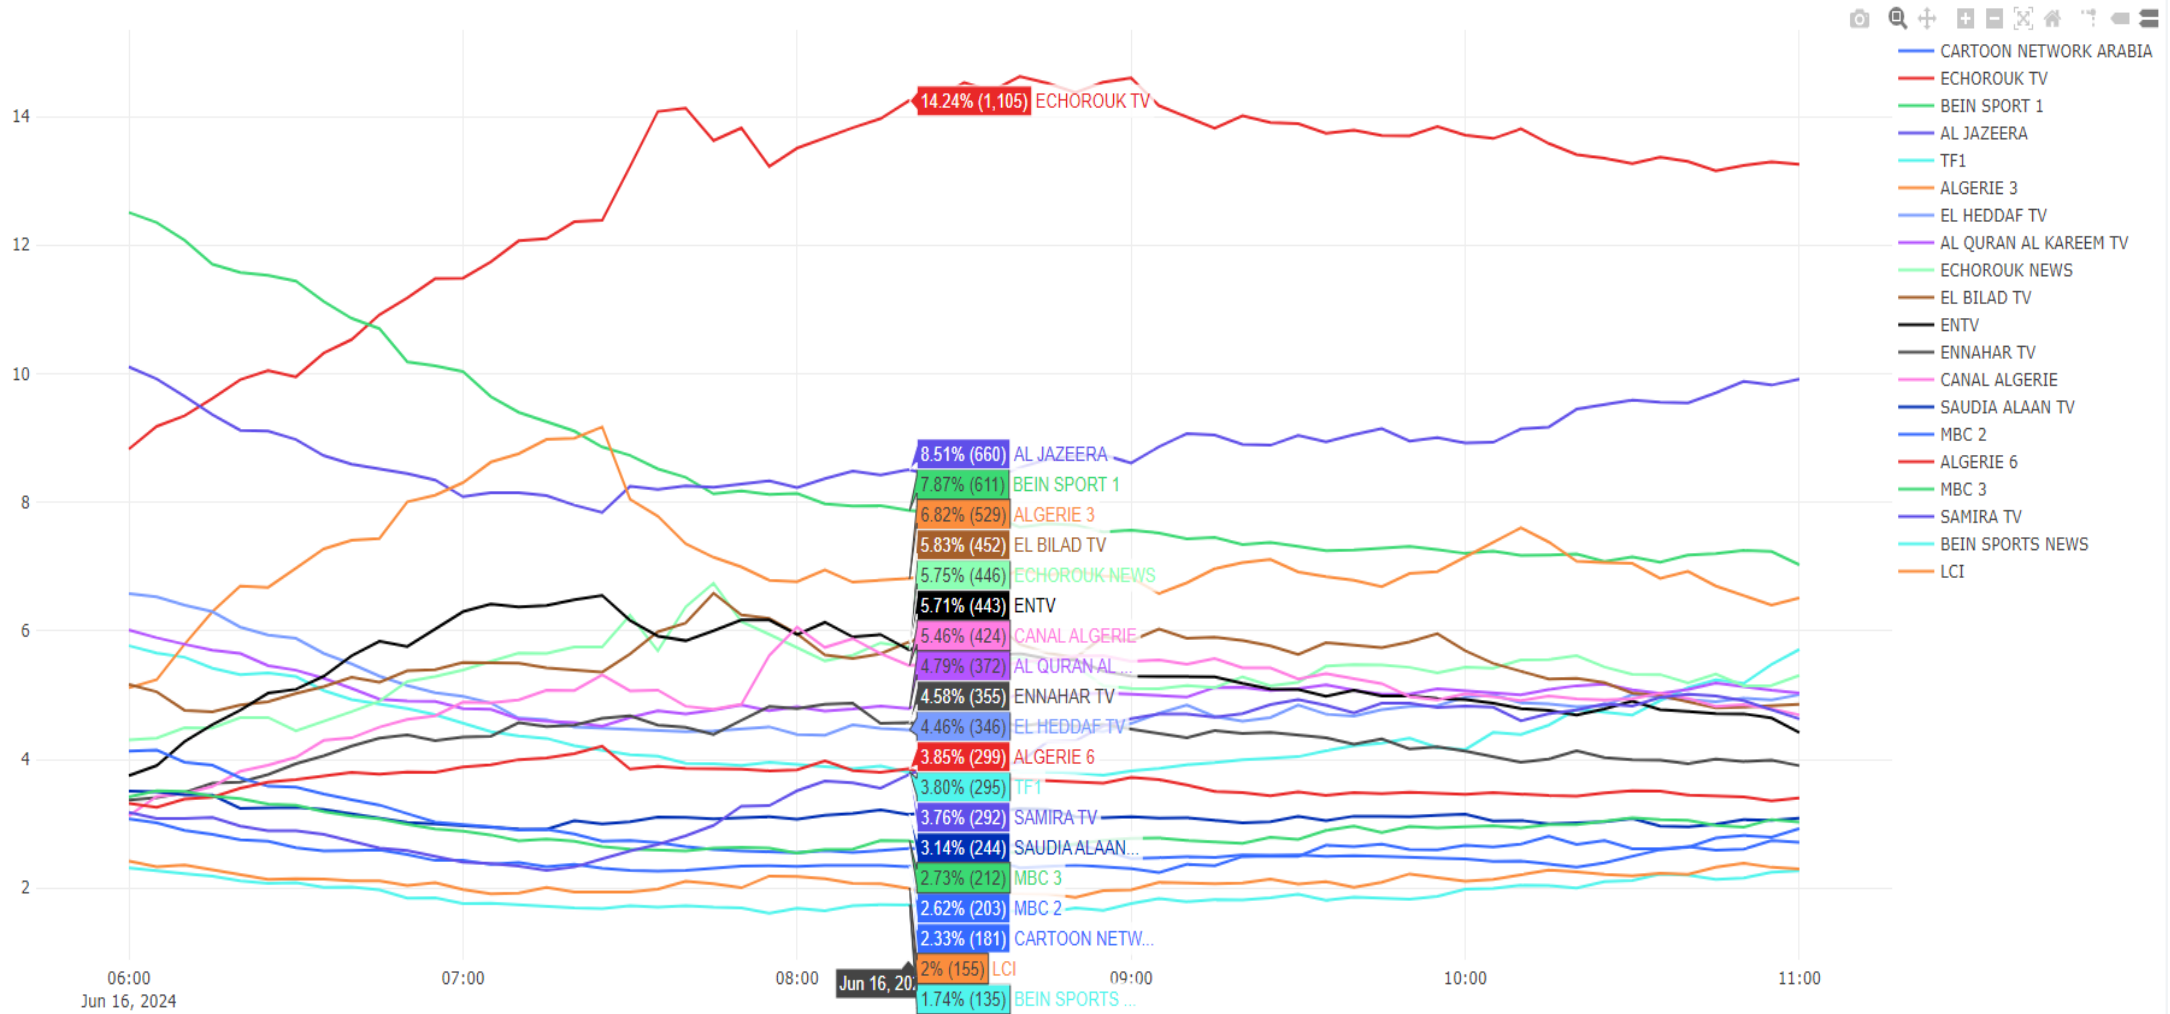

### 8.3 Top 20 Real-time watched channels in Algeria:

Figure 8.3: TOP 20 % All channels watched in the country with an update every 5 minutes from 06 AM to 11 AM local time, June 16, 2024.

### 8.4 Channels view ranking in number of hours in Algeria:

Figure 8.4: Channels ranking over the period in number of watched hours from 06 AM to 11 AM local time, June 16, 2024.