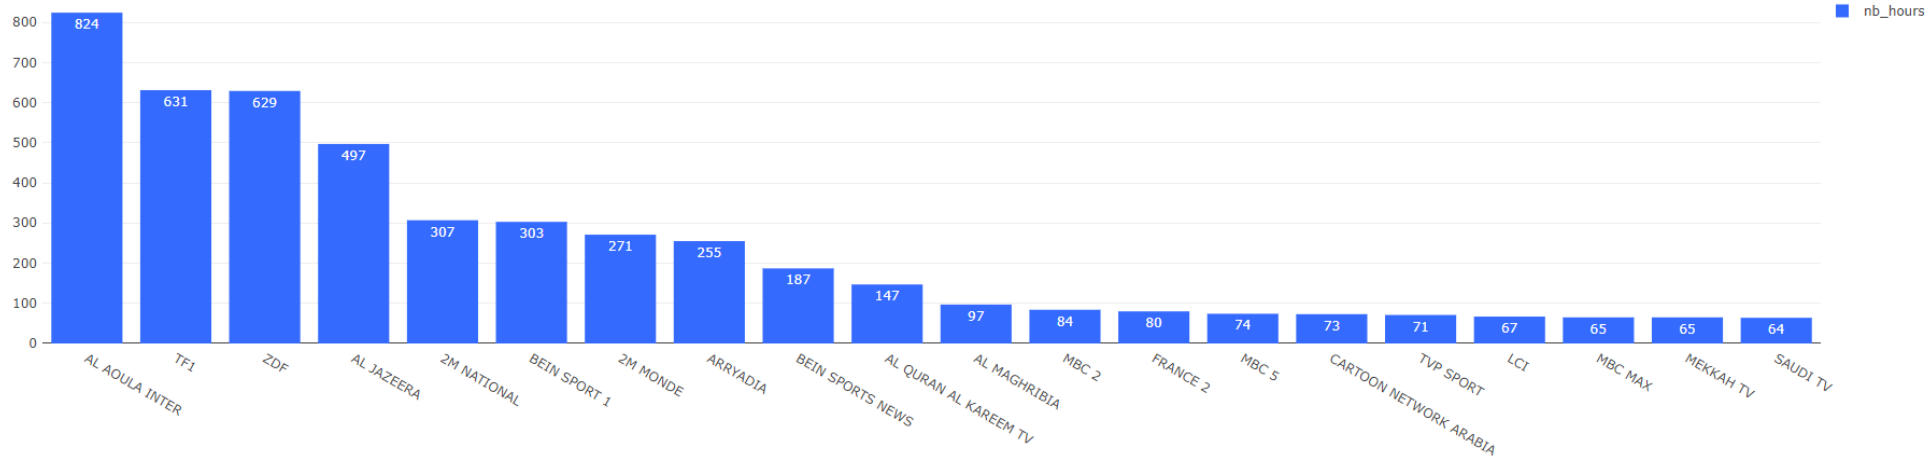

### 11.3 Top 20 Real-time watched channels in Morocco:

Figure 11.3: TOP 20 % All channels watched in the country with an update every 5 minutes from 06 PM to 11 PM local time, June 16, 2024.

### 11.4 Channels view ranking in number of hours in Morocco:

Figure 11.4: Channels ranking over the period in number of watched hours from 06 PM to 11 PM local time, June 16, 2024.

### 11.5 Channels view ranking in number of zapping in Morocco:

Figure 11.5: Channels ranking over the period in number of zapping from 06 PM to 11 PM local time, June 16, 2024.