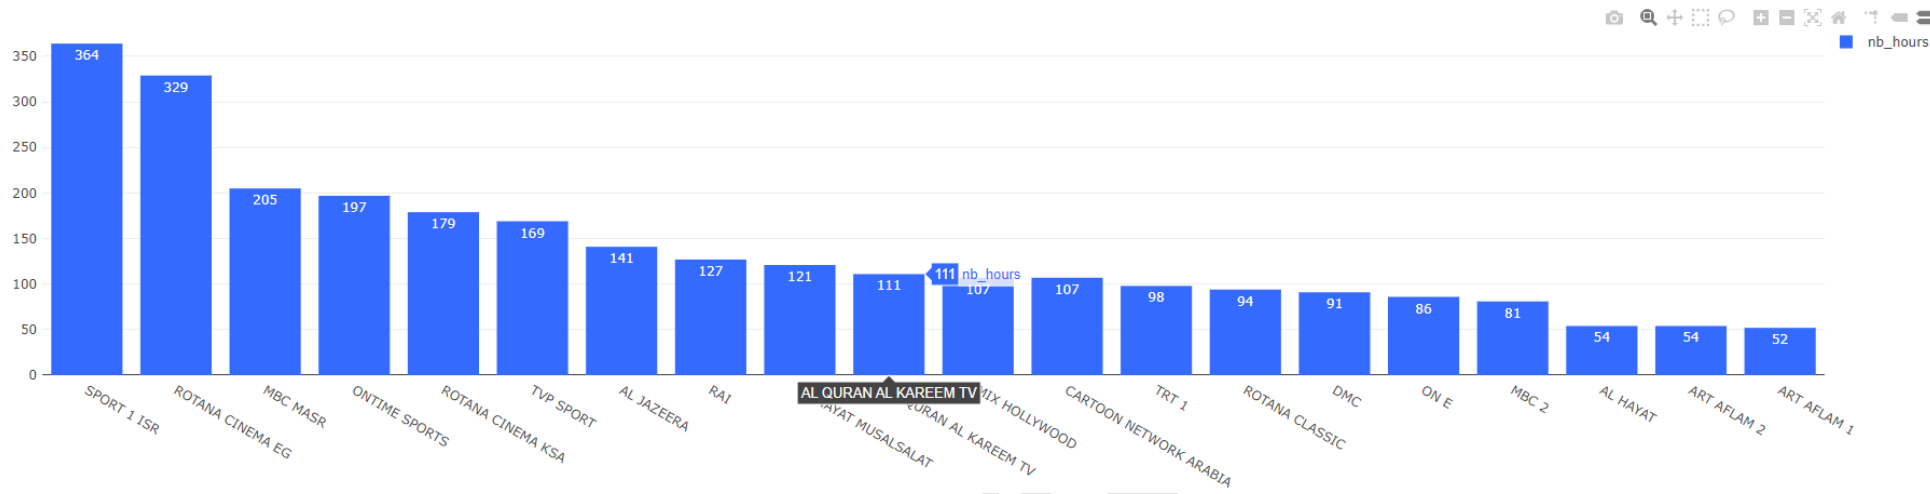

### 5.3 Top 20 Real-time watched channels in Egypt:

Figure 5.3: TOP 20 % All channels watched in the country with an update every 5 minutes from 06 PM to 11 PM local time, June 16, 2024

### 5.4 Channels view ranking in number of hours in Egypt:

Figure 5.4: Channels ranking over the period in number of watched hours from 06 PM to 11 PM local time, June 16, 2024.

### 5.5 Channels view ranking in number of zapping in Egypt:

Figure 5.5: Channels ranking over the period in number of zapping from 06 PM to 11 PM local time, June 16, 2024.