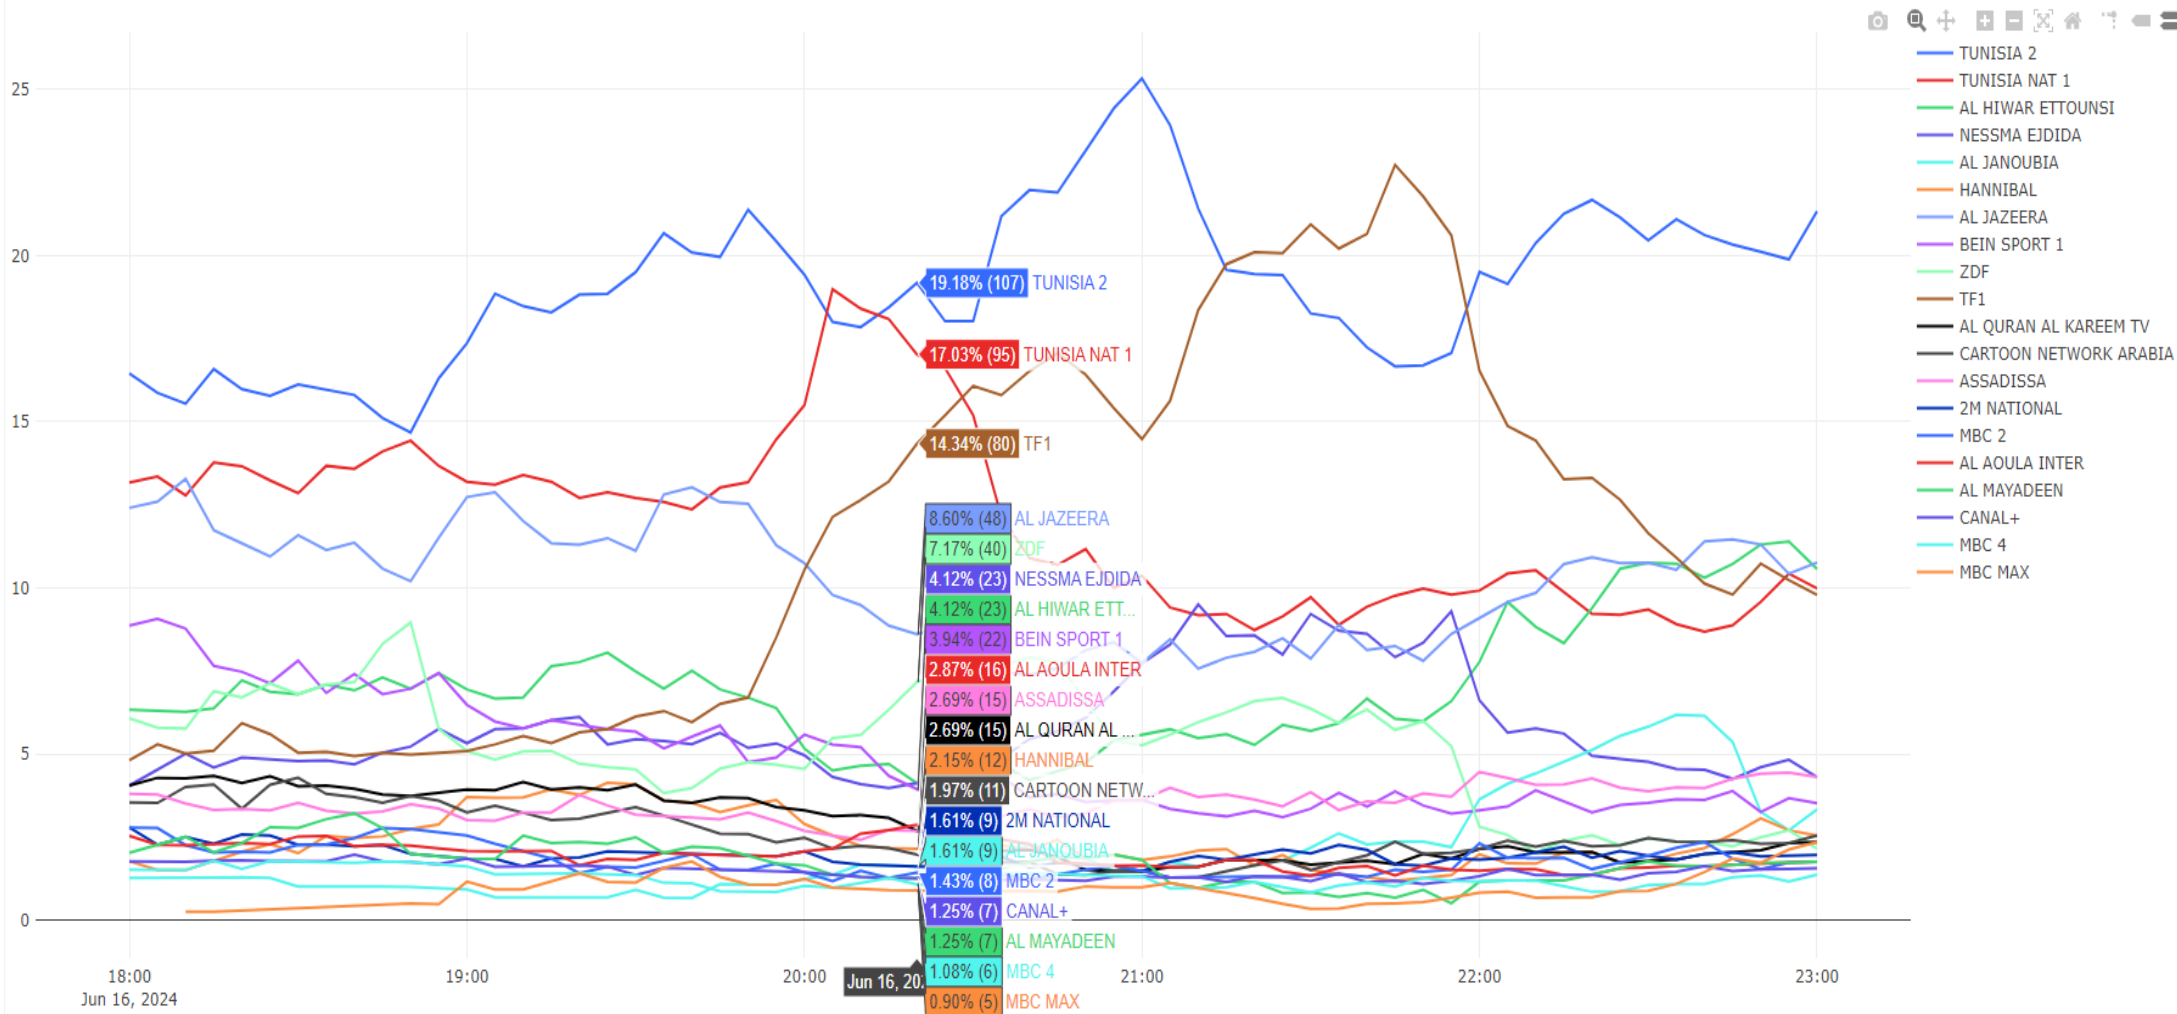

### 7.2 Penetration of national channels in the country:

Figure 7.2: Variation in satellite ratio receivers watching country's national channels (point every 5 min) from 06 PM to 11 PM local time, June 16, 2024

### 7.3 Top 20 Real-time watched channels in Tunisia:

Figure 7.3: TOP 20 % All channels watched in the country with an update every 5 minutes from 06 PM to 11 PM local time, June 16, 2024.

### 7.4 Channels view ranking in number of hours in Tunisia:

Figure 7.4: Channels ranking over the period in number of watched hours from 06 PM to 11 PM local time, June 16, 2024.