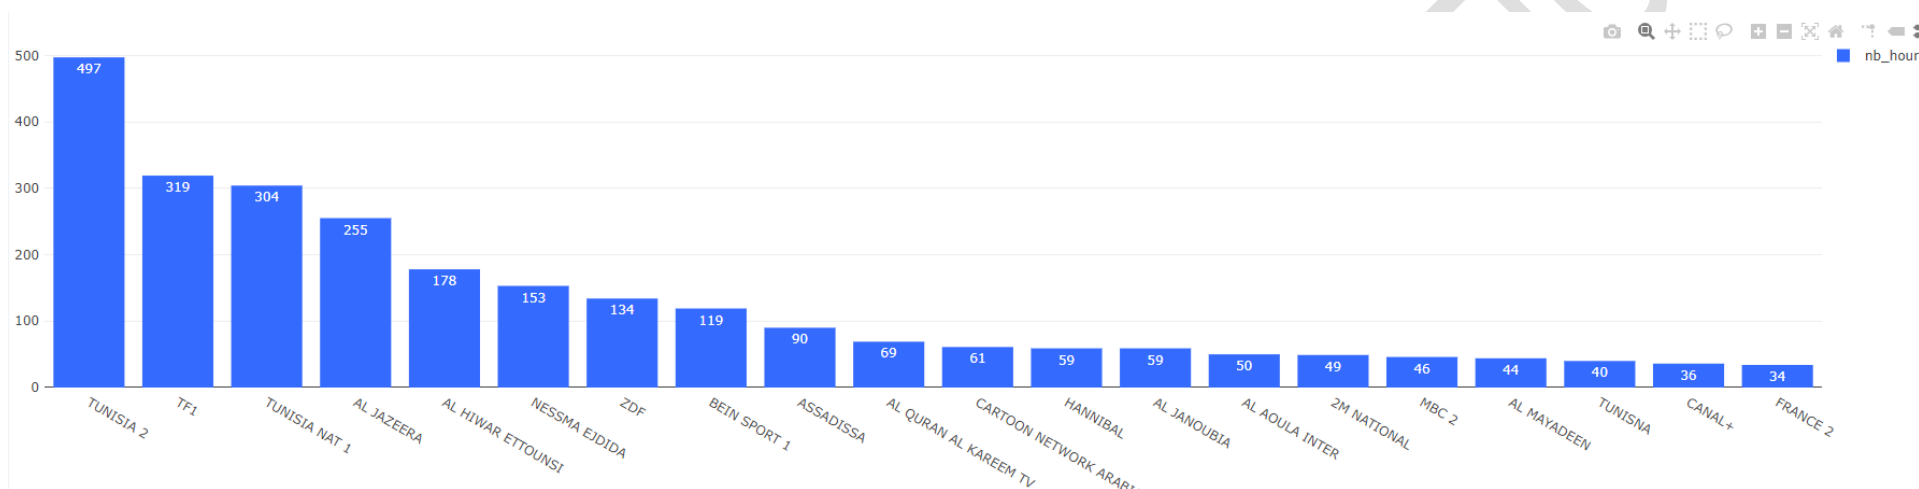

### 7.4 Channels view ranking in number of hours in Tunisia:

Figure 7.4: Channels ranking over the period in number of watched hours from 06 PM to 11 PM local time, June 16, 2024.

### 7.5 Channels view ranking in number of zapping in Tunisia:

Figure 7.5: Channels ranking over the period in number of zapping from 06 PM to 11 PM local time, June 16, 2024.