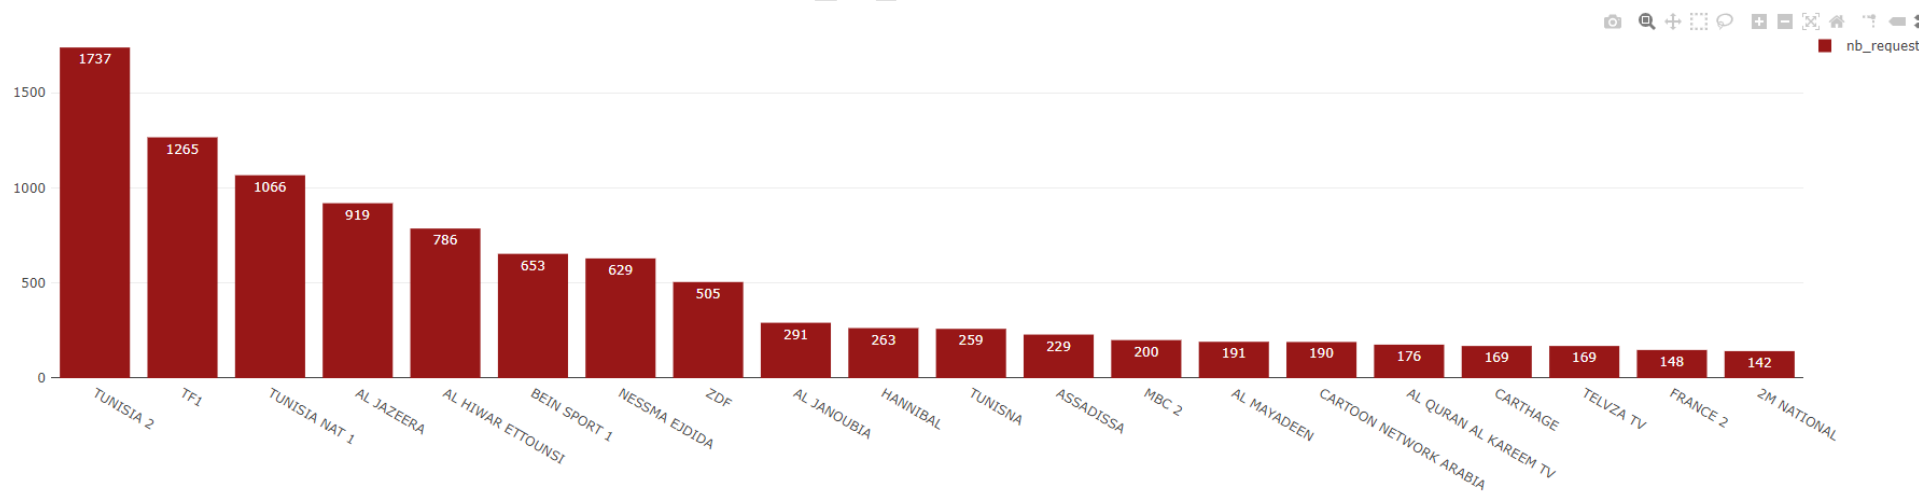

### 7.4 Channels view ranking in number of hours in Tunisia:

Figure 7.4: Channels ranking over the period in number of watched hours from 06 PM to 11 PM local time, June 16, 2024.

### 7.5 Channels view ranking in number of zapping in Tunisia:

Figure 7.5: Channels ranking over the period in number of zapping from 06 PM to 11 PM local time, June 16, 2024.