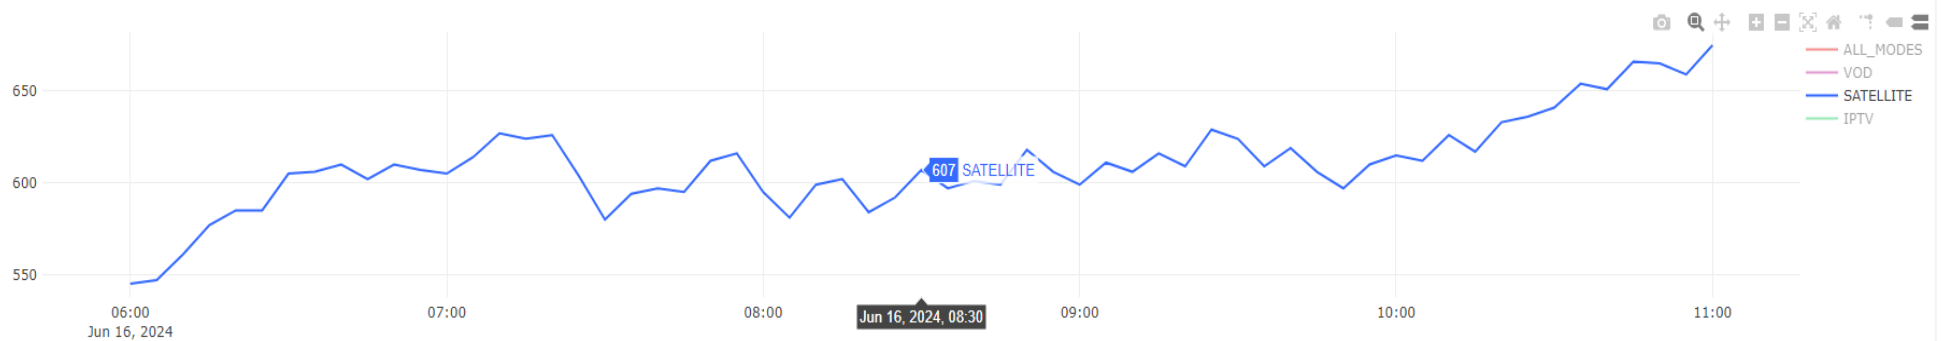

##### 4.1 Local Panel:

Number of viewers connected in Egypt from a panel of: <b>3883</b>			
Mode	Min viewers number	Max viewers number	Average
SATELLITE	<b>545</b>	<b>675</b>	<b>610</b>

Figure 4.1: Variation in the number of television receivers in the country (Point every 5 minutes) from 06 AM to 11 AM local time, June 16, 2024

##### 4.2 Penetration of national channels in the country:

Figure 4.2: Variation in satellite ratio receivers watching country's national channels (point every 5 min) from 06 AM to 11 AM local time, June 16, 2024

### 4.3 Top 20 Real-time watched channels in Egypt:

Figure 4.3: TOP 20 % All channels watched in the country with an update every 5 minutes from 06 AM to 11 AM local time, June 16, 2024.