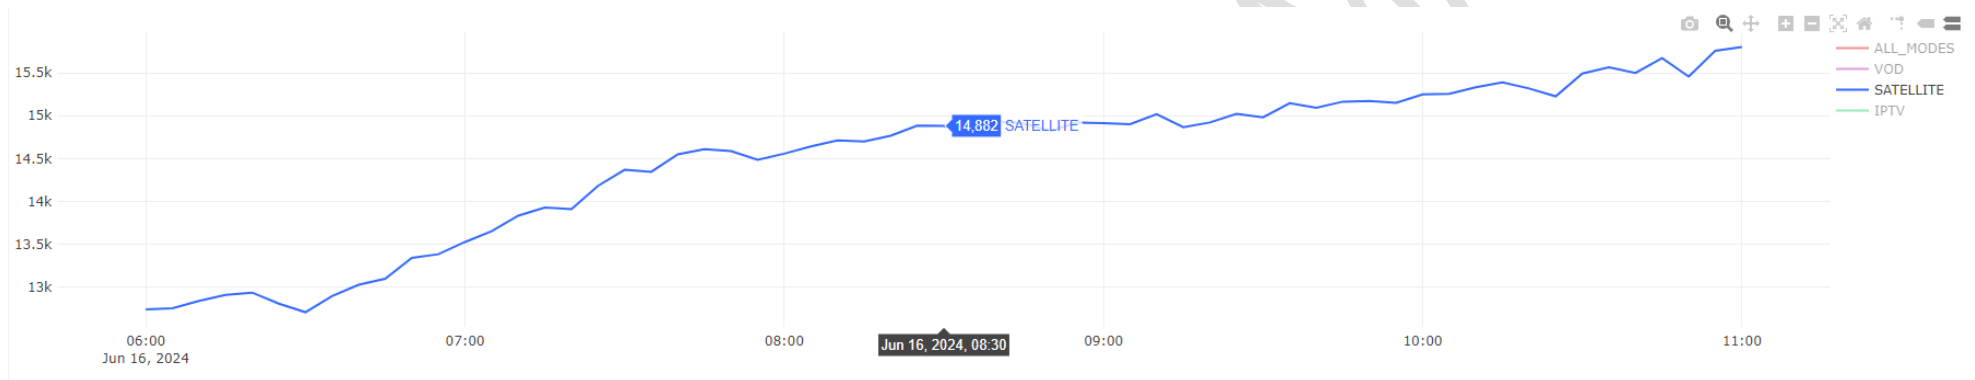

### 8.1 Local Panel:

Number of viewers connected in Algeria			
Mode	Min viewers number	Max viewers number	Average
SATELLITE	<b>12706</b>	<b>15803</b>	<b>14496</b>

Figure 8.1: Variation in the number of television receivers in the country (Point every 5 minutes) from 06 AM to 11 AM local time, June 16, 2024

### 8.2 Penetration of national channels in the country:

Figure 8.2: Variation in satellite ratio receivers watching country's national channels (point every 5 min) from 06 AM to 11 AM local time, June 16, 2024