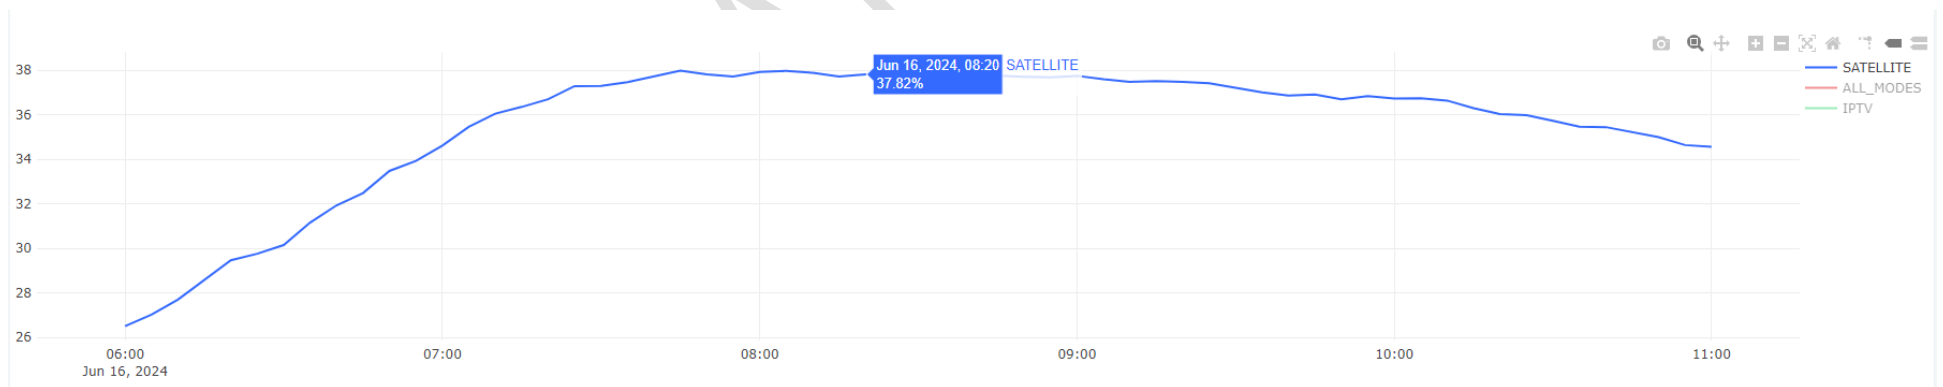

### 8.1 Local Panel:

Number of viewers connected in Algeria			
Mode	Min viewers number	Max viewers number	Average
SATELLITE	<b>12706</b>	<b>15803</b>	<b>14496</b>

Figure 8.1: Variation in the number of television receivers in the country (Point every 5 minutes) from 06 AM to 11 AM local time, June 16, 2024

### 8.2 Penetration of national channels in the country:

Figure 8.2: Variation in satellite ratio receivers watching country's national channels (point every 5 min) from 06 AM to 11 AM local time, June 16, 2024

### 8.3 Top 20 Real-time watched channels in Algeria:

Figure 8.3: TOP 20 % All channels watched in the country with an update every 5 minutes from 06 AM to 11 AM local time, June 16, 2024.