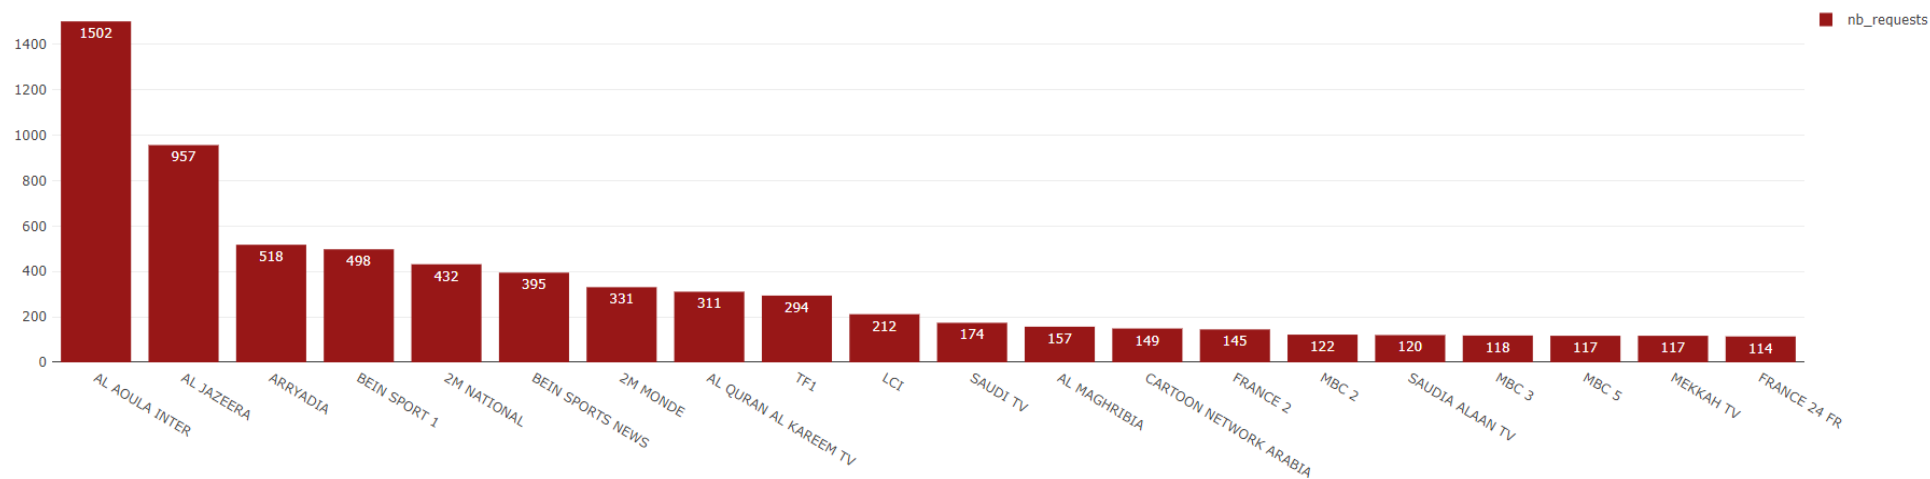

### 10.4 Channels view ranking in number of hours in Morocco:

Figure 10.4: Channels ranking over the period in number of watched hours from 06 AM to 11 AM local time, June 16, 2024.

### 10.5 Channels view ranking in number of zapping in Morocco:

Figure 10.5: Channels ranking over the period in number of zapping from 06 AM to 11 AM local time, June 16, 2024.

## 11. Morocco audience from 06 PM to 11 PM local time, June 16, 2024: