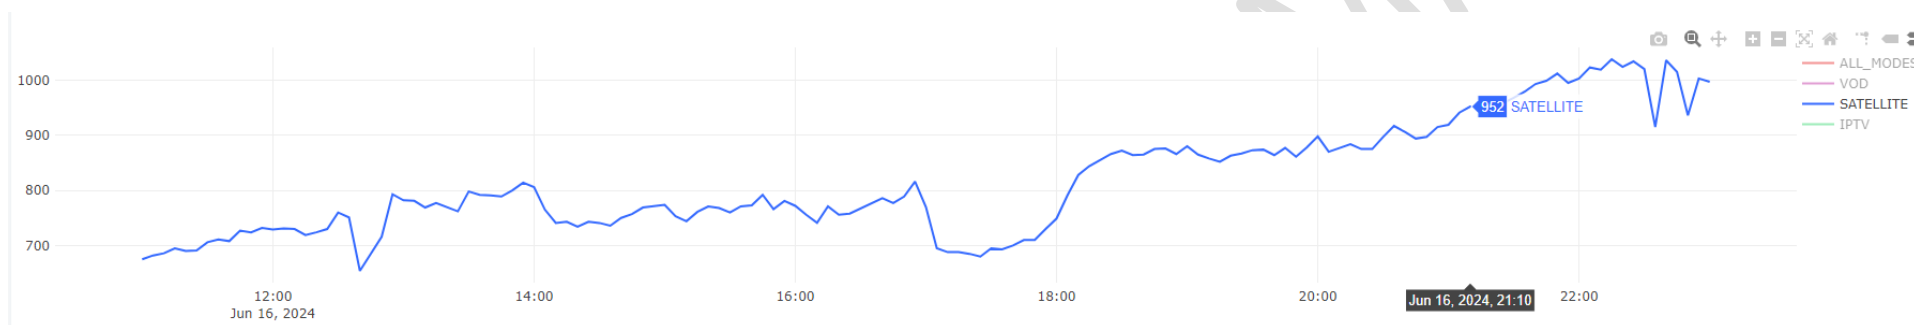

### 5.1 Local Panel:

Number of viewers connected in Egypt from a panel of: <b>3883</b>			
Mode	Min viewers number	Max viewers number	Average
SATELLITE	<b>654</b>	<b>1038</b>	<b>817</b>

Figure 5.1: Variation in the number of television receivers in the country (Point every 5 minutes) from 06 PM to 11 PM local time, June 16, 2024

### 5.2 Penetration of national channels in the country:

Figure 5.2: Variation in satellite ratio receivers watching country's national channels (point every 5 min) from 06 PM to 11 PM local time, June 16, 2024

### 5.3 Top 20 Real-time watched channels in Egypt:

Figure 5.3: TOP 20 % All channels watched in the country with an update every 5 minutes from 06 PM to 11 PM local time, June 16, 2024